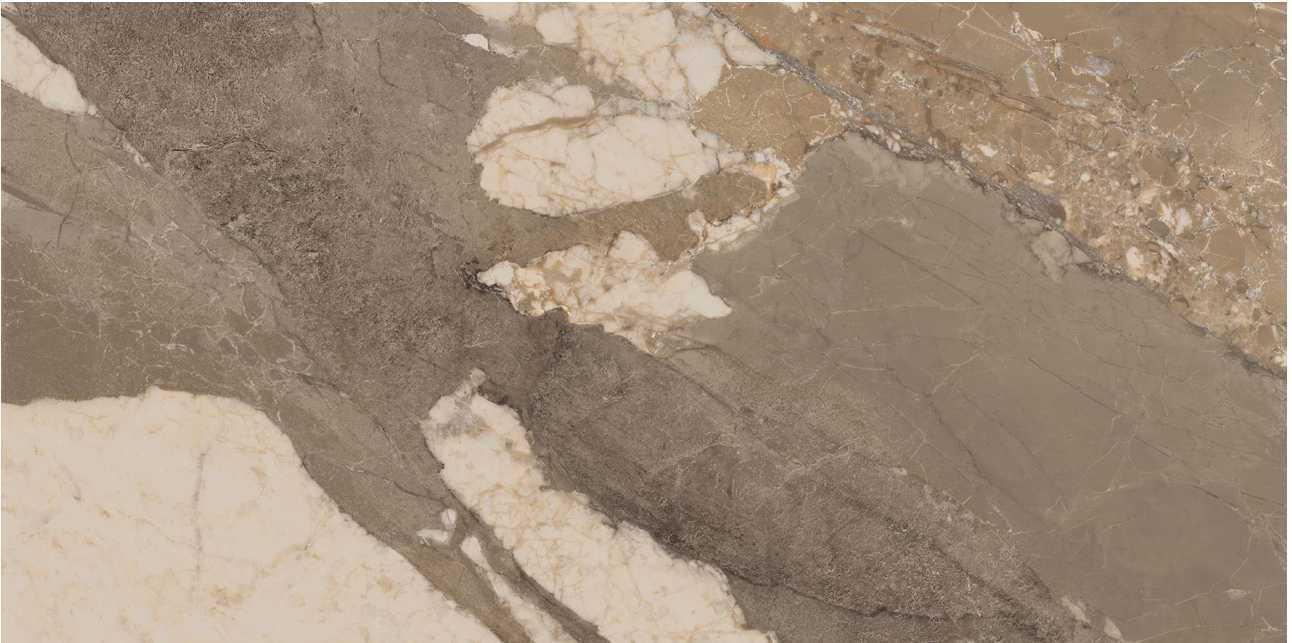

PRODUCT
DYNASTY TAUPE 12X24

Tile | 12"x24" | Porcelain

GRAPHIC VARIETY

TECHNICAL DATA

CODE: QUDY-TA-1
NAME: Dynasty Taupe 12X24
SERIES: Dynasty
SIZE: 12"x24"
FINISH: Matt
LOOK: Marble Look
FROST RESISTANCE: Yes
PEI: 4
SHADE VARIATION: V4
BREAKING STRENGTH (APH): min. 35 N/mm²
CHEMICAL RESISTANCE (APH): Not Affected
FAMILY: Tile
STAIN RESISTANCE (APH): Not Affected
STYLE: Traditional
SUITABLE FOR: Indoor, Outdoor, Pool, Backsplash, Shower
TYPOLOGY: Porcelain
THICKNESS (APH): 8.5 Mm
TYPE OF PIECE: Field Tile
USE: Floor and Wall