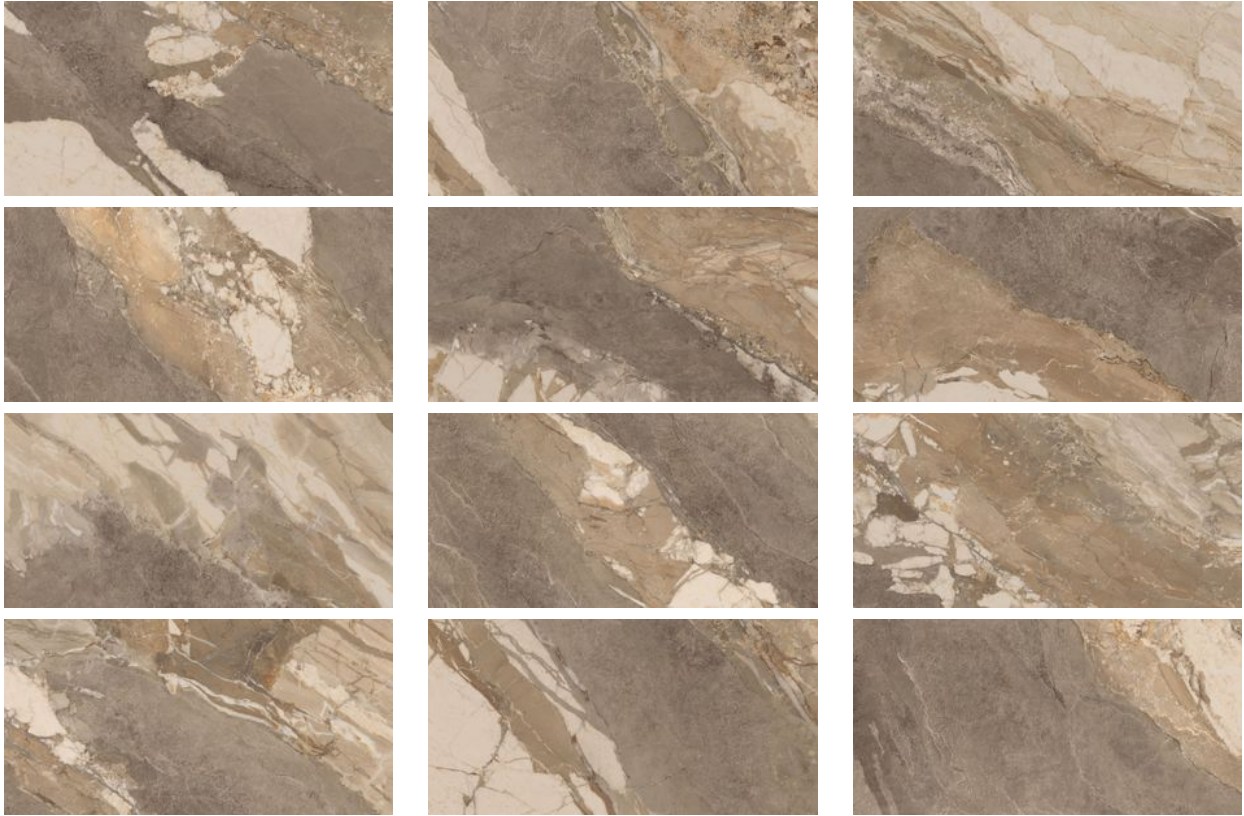

PRODUCT
DYNASTY TAUPE 12X24

Tile | 12"x24" | Porcelain

GRAPHIC VARIETY

TECHNICAL DATA

CODE: QUDY-TA-1
NAME: Dynasty Taupe 12X24
SERIES: Dynasty
SIZE: 12"x24"
FINISH: Matt
LOOK: Marble Look
FROST RESISTANCE: Yes
PEI: 4
SHADE VARIATION: V4
BREAKING STRENGTH (APH): min. 35 N/mm²
CHEMICAL RESISTANCE (APH): Not Affected
FAMILY: Tile
STAIN RESISTANCE (APH): Not Affected
STYLE: Traditional
SUITABLE FOR: Indoor, Outdoor, Pool, Backsplash, Shower
TYPOLOGY: Porcelain
THICKNESS (APH): 8.5 Mm
TYPE OF PIECE: Field Tile
USE: Floor and Wall