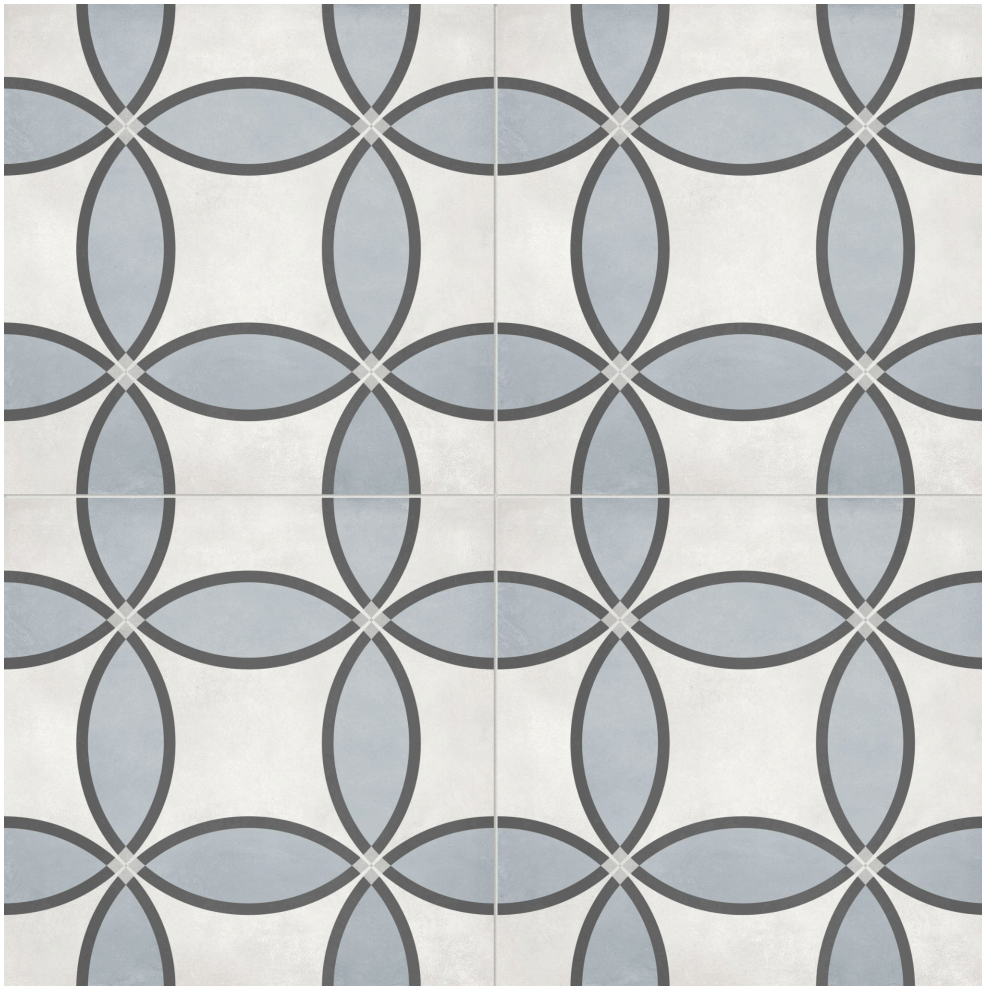

---

**PRODUCT**  
**FORM 8X8 TIDE ZENITH**

---

Tile | 8"x8" | Pressed Glazed Porcelain

**TECHNICAL DATA**

CODE: AC4500-07690  
NAME: Form 8x8 Tide Zenith  
SERIES: Form AC  
SIZE: 8"x8"  
FINISH: Matte  
LOOK: Patterned Tiles  
FROST RESISTANCE: Yes  
PEI: 4  
SHADE VARIATION: V2/V3/V4  
BREAKING STRENGTH (APH):  $\geq 310 \geq 1300$   
CHEMICAL RESISTANCE (APH): CLASS A  
DCOF (APH):  $\geq 0.55$   
FAMILY: Tile  
SUITABLE FOR: Indoor| Outdoor  
TYPOLOGY: Pressed Glazed Porcelain  
THICKNESS (APH): 9mm  
TYPE OF PIECE: Field Tile  
USE: Floor and Wall  
NOTES: This product is special order and cannot be cancelled, returned, or refunded.