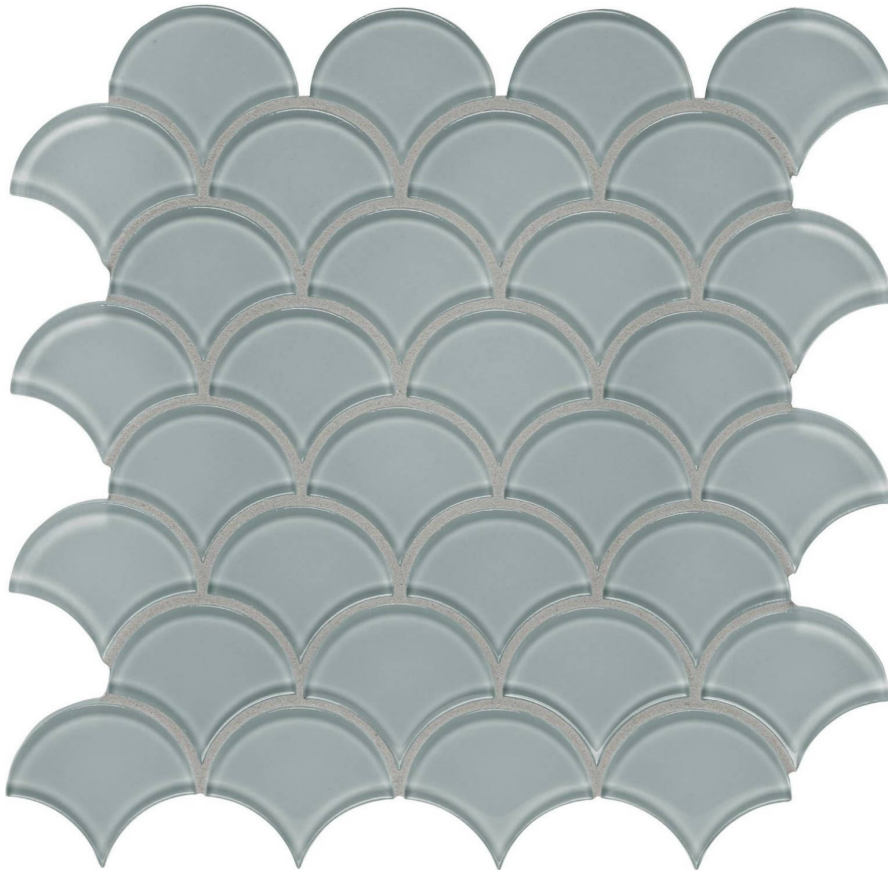

---

**PRODUCT**  
**SHADOW SCALLOP MOSAIC**

---

Mosaic and Decorative Tile | 12"x12" |

## **TECHNICAL DATA**

CODE: AC35-112  
NAME: Shadow Scallop Mosaic  
SERIES: Bliss Element  
SIZE: 12"x12"  
FINISH: Gloss  
LOOK: Glass  
MOSAIC CHIP SIZE: Mesh-Mounted  
FAMILY: Mosaic and Decorative Tile  
STYLE: Classic  
SUITABLE FOR: Indoor|Outdoor  
TYPE OF PIECE: Mosaic  
USE: Wall only