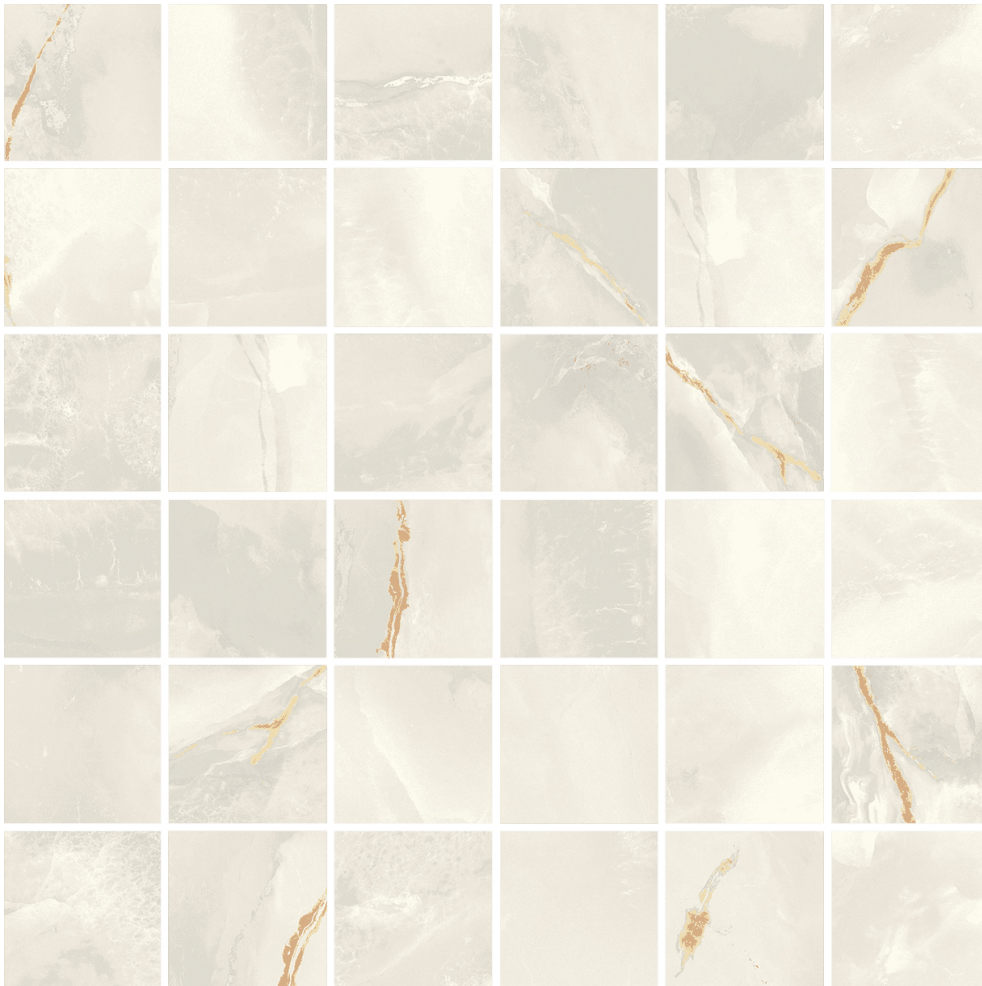

PRODUCT
VENEZIA 2X2\" MOSAIC GREY

Tile | 12"x12" | Porcelain

GRAPHIC VARIETY

TECHNICAL DATA

CODE: QUVN-GR-FM
NAME: Venezia 2x2" Mosaic Grey
SERIES: Venezia
SIZE: 12"x12"
FINISH: Matt
LOOK: Marble Look
FROST RESISTANCE: Yes
MOSAIC CHIP SIZE: 2"x2"
PEI: 4
SHADE VARIATION: 8 mm
FAMILY: Tile
SUITABLE FOR: Indoor, Shower
TYPOLOGY: Porcelain
TYPE OF PIECE: Mosaic
USE: Floor and Wall