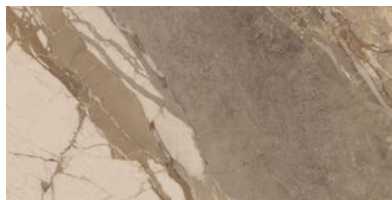

GRAPHIC VARIETY