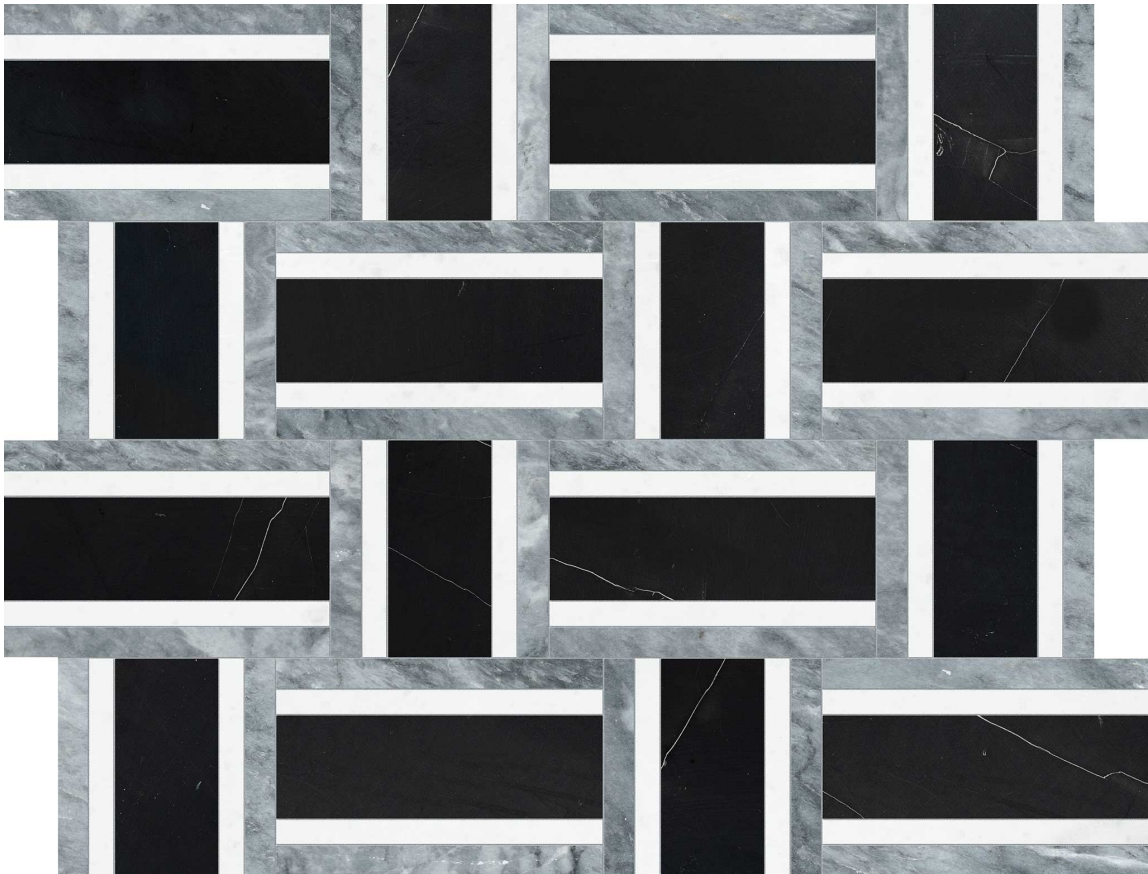

PRODUCT

UTOPIO CESTO MONOCHROMO MOSAIC

Stone | 11.8"x14.75" | Natural Stone

TECHNICAL DATA

CODE: AS5001-04210

NAME: Utopio Cesto Monochromo Mosaic

SERIES: Utopio

SIZE: 11.8"x14.75"

FINISH: Polished w/ Honed

FAMILY: Stone

SUITABLE FOR: Indoor|Shower

TPOLOGY: Natural Stone

TYPE OF PIECE: Mosaic

USE: Floor and Wall

NOTES: Mosaic sheet sizes are nominal and may vary slightly due to standard manufacturing tolerances.