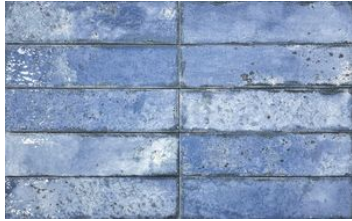

## SERIES JAMAICA

---

|| Porcelain

Inspired by the bold elegance of urban architecture, the Qualis Ceramica Jamaica collection brings a seamless blend of contemporary design and timeless appeal. Its glazed porcelain stoneware tiles, available in 3"x11" and 5"x5" formats, are crafted for versatility—perfect for walls, floors, backsplashes, pools, showers, and even outdoor spaces with frost-proof durability. With a glossy finish and a dynamic V3 shade variation, Jamaica creates striking, sophisticated interiors. The refined color palette—Blue, Cream, Grey, Teal, and White—invites limitless creative expression, making it an exceptional choice for both residential and commercial designs.

**PRODUCTS**

**Jamaica Blue 3x11**  
3"x11" | Porcelain

**Jamaica Cream 3x11**  
3"x11" | Porcelain

**Jamaica Grey 3x11**  
3"x11" | Porcelain

**Jamaica Teal 3x11**  
3"x11" | Porcelain

**Jamaica White 3x11**  
3"x11" | Porcelain