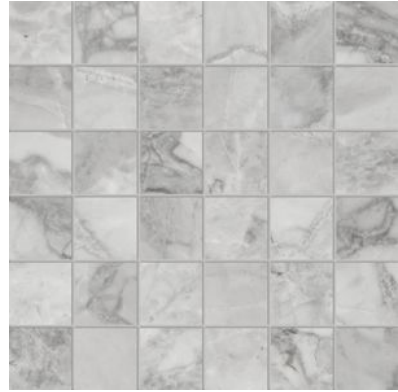

---

**PRODUCT**

**FLORENCE 2X2 GRIGIO MATTE MOSAIC**

---

Tile | 12"x12" | Glazed Porcelain

**GRAPHIC VARIETY**

## **TECHNICAL DATA**

CODE: QUFC-GR-M  
NAME: Florence 2X2 Grigio Matte Mosaic  
SERIES: Florence  
SIZE: 12"x12"  
FINISH: Matt  
LOOK: Marble Look  
FROST RESISTANCE: Yes  
MOSAIC CHIP SIZE: 2"X2"  
PEI: 4  
SHADE VARIATION: V3  
BREAKING STRENGTH (APH): >350 - >1600  
CHEMICAL RESISTANCE (APH): CLASS A  
DCOF (APH): MATTE  $\geq 0.60$   
FAMILY: Tile  
R VALUE (APH): MATTE R10  
STAIN RESISTANCE (APH): CLASS A & 5  
STYLE: Contemporary  
SUITABLE FOR: Indoor, Outdoor, Pool, Backsplash, Shower  
TYPOLOGY: Glazed Porcelain  
THICKNESS (APH): 8.4 mm  
TYPE OF PIECE: Mosaic  
USE: Floor and Wall