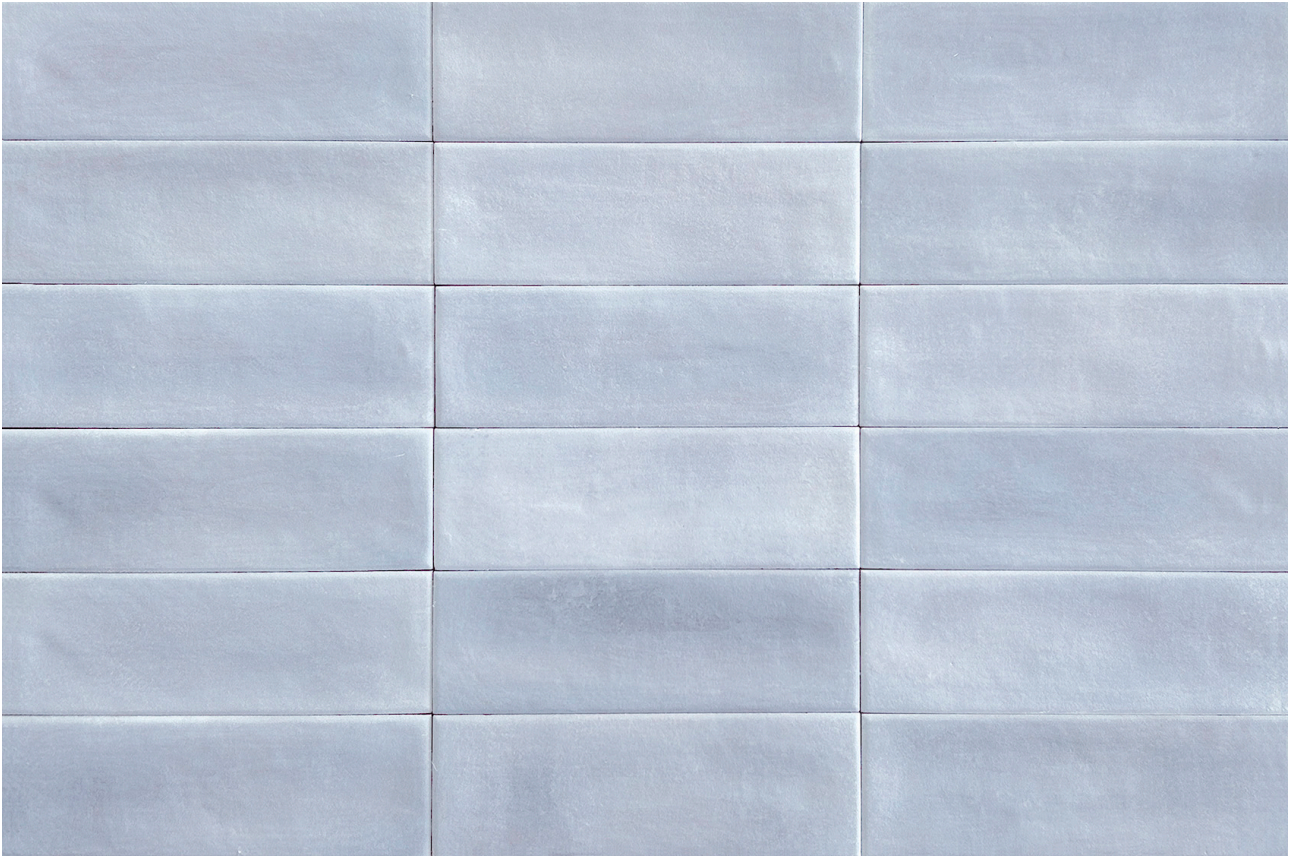

---

**PRODUCT**  
**ARUBA LAVENDER MATT 2X6**

---

Tile | 2"x6" | Porcelain

**GRAPHIC VARIETY**

**ROOM SCENES**

## **TECHNICAL DATA**

CODE: QUAU-LA-1M  
NAME: Aruba Lavender Matt 2x6  
SERIES: Aruba  
SIZE: 2"x6"  
FINISH: Matt  
LOOK: Subway Tile  
FROST RESISTANCE: Yes  
PEI: 4  
FAMILY: Tile  
STYLE: Contemporary  
SUITABLE FOR: Indoor, Outdoor, Pool, Backsplash, Shower  
TYPOLOGY: Porcelain  
TYPE OF PIECE: Field Tile  
USE: Floor and Wall