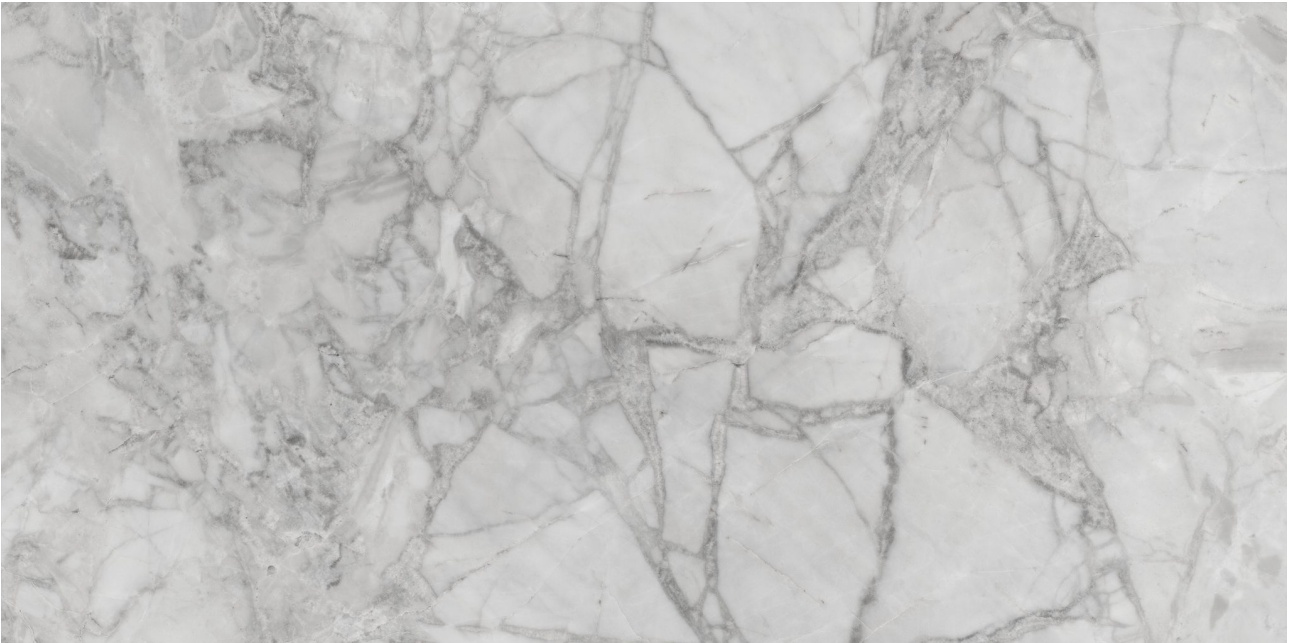

PRODUCT
FLORENCE 12X24F GRIGIO TEXTURE

Tile | 12"x24" | Glazed Porcelain

GRAPHIC VARIETY

TECHNICAL DATA

CODE: QUFC-GR-2T
NAME: Florence 12X24F Grigio Texture
SERIES: Florence
SIZE: 12"x24"
FINISH: Texture
LOOK: Marble Look
FROST RESISTANCE: Yes
PEI: 4
SHADE VARIATION: V3
BREAKING STRENGTH (APH): >350 - >1600
CHEMICAL RESISTANCE (APH): CLASS A
DCOF (APH): MATTE ≥ 0.60
FAMILY: Tile
R VALUE (APH): MATTE R10
STAIN RESISTANCE (APH): CLASS A & 5
STYLE: Contemporary
SUITABLE FOR: Indoor, Outdoor, Pool, Backsplash, Shower
TYPOLOGY: Glazed Porcelain
THICKNESS (APH): 8.4 mm
TYPE OF PIECE: Field Tile
USE: Floor and Wall