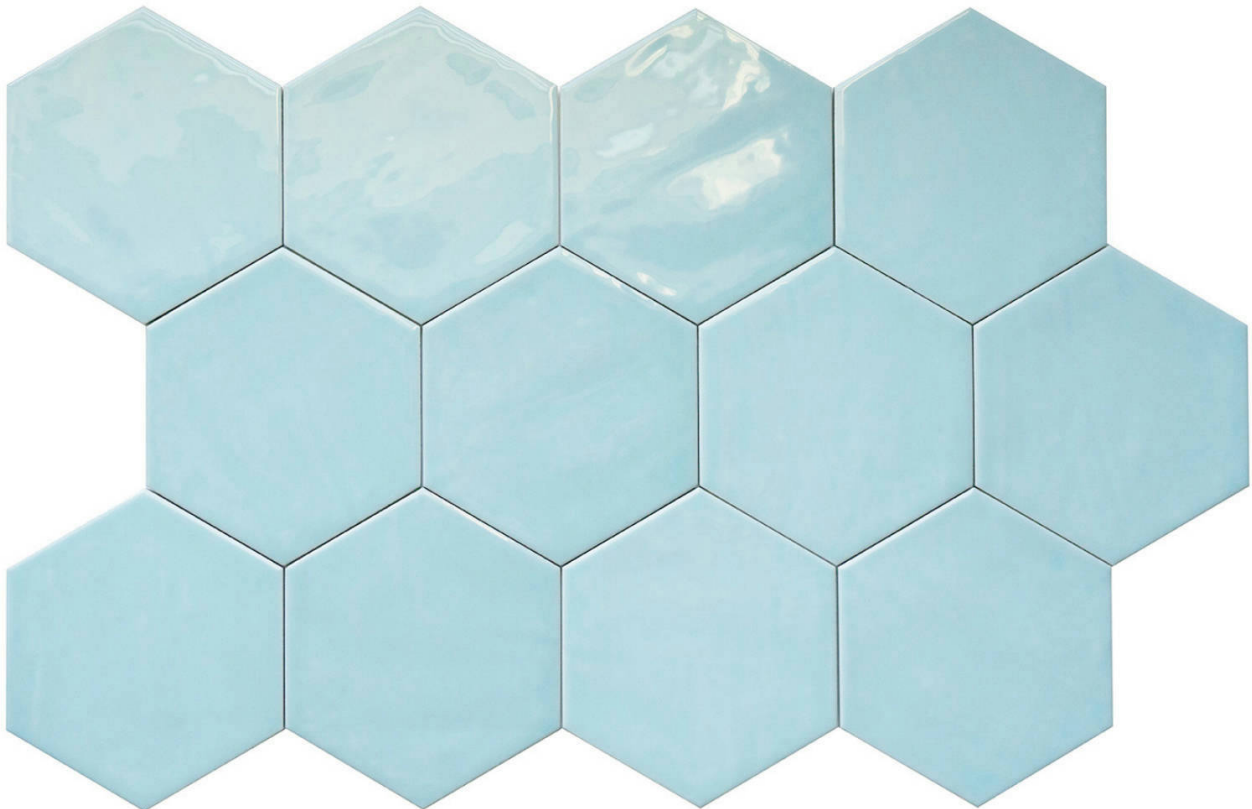

PRODUCT
RONDA 5.5X6.3" BLUE HEXAGON

Tile | 5.5"x6.3" | Porcelain

TECHNICAL DATA

CODE: QURN-BL-1
NAME: Ronda 5.5X6.3" Blue Hexagon
SERIES: Ronda
SIZE: 5.5"x6.3"
FINISH: Gloss
LOOK: Hand-crafted
FROST RESISTANCE: Yes
PEI: 3
SHADE VARIATION: V1
FAMILY: Tile
STYLE: Traditional
SUITABLE FOR: Backsplash|Indoor|Outdoor|Pool|Shower
TYPOLOGY: Porcelain
TYPE OF PIECE: Field Tile
USE: Floor and Wall