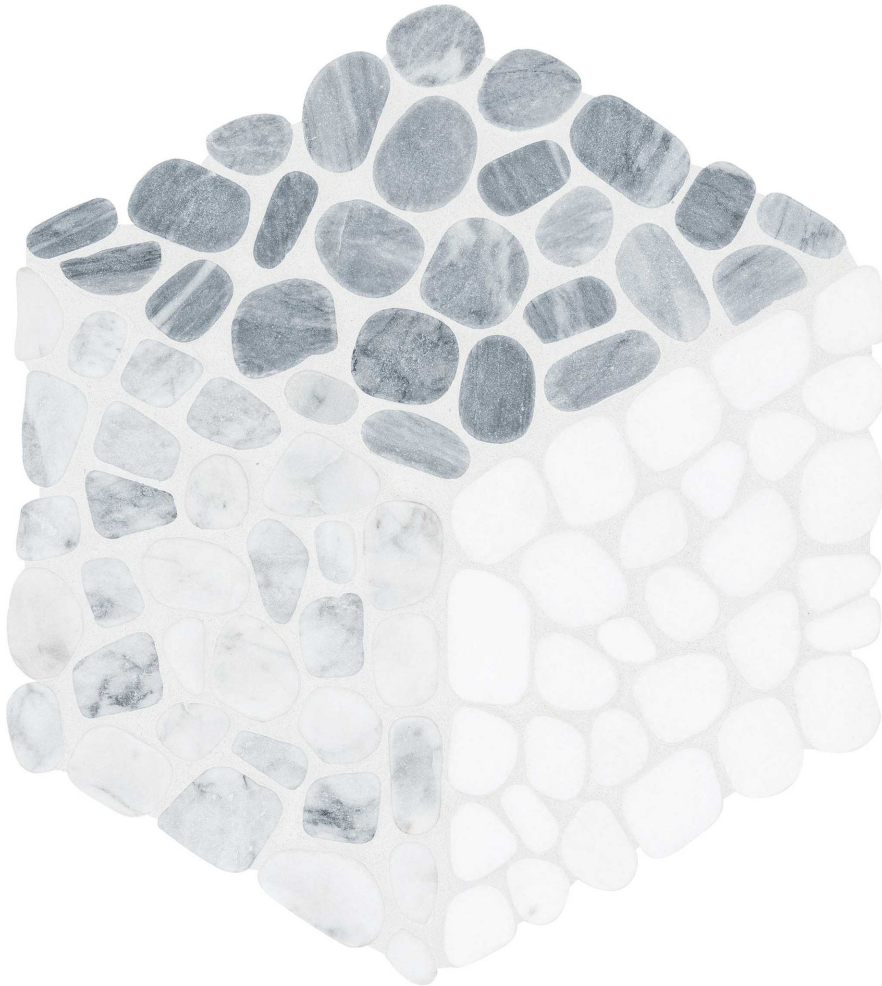

PRODUCT
CABANA RIVER NODE PEBBLE

Stone | 10.2" x 11.8" | Marble

TECHNICAL DATA

CODE: AS5001-04480

NAME: Cabana River Node Pebble

SERIES: Cabana

SIZE: 10.2"×11.8"

FINISH: Tumbled

FAMILY: Stone

SUITABLE FOR: Indoor|Shower

TPOLOGY: Marble

TYPE OF PIECE: Mosaic

USE: Floor and Wall

NOTES: Mosaic sheet sizes are nominal and may vary slightly due to standard manufacturing tolerances.

PACKING