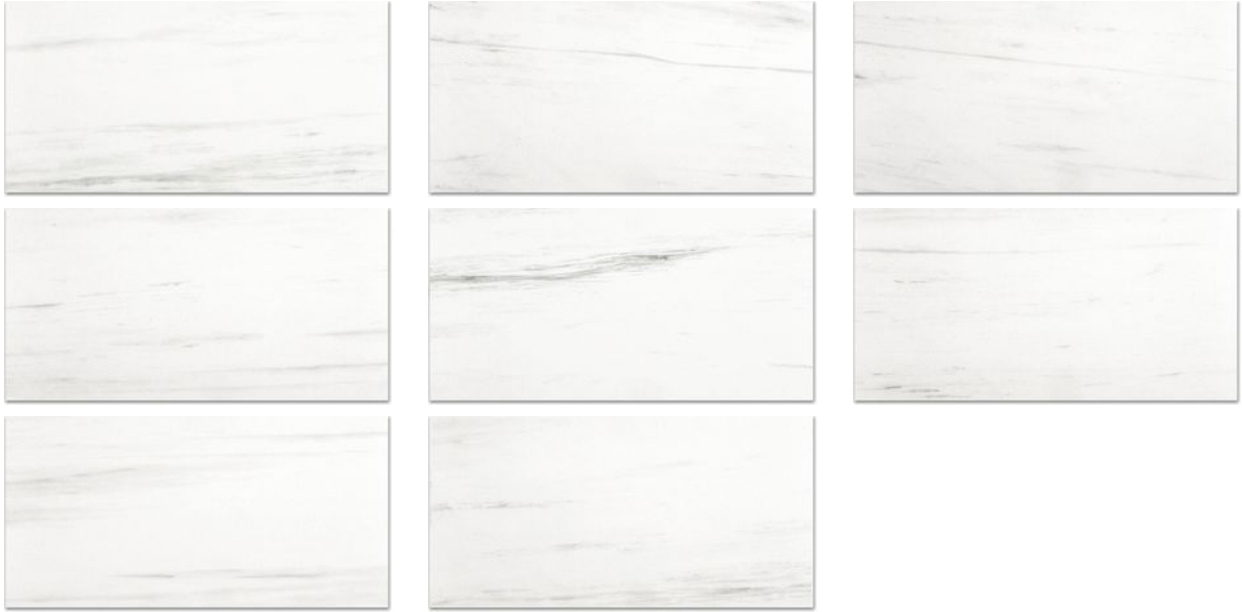

---

**PRODUCT**  
**POLISHED DEVOTION 12X24**

---

Tile | 12"x24" | Porcelain

**GRAPHIC VARIETY**

## **TECHNICAL DATA**

CODE: QUAD-DE-2PN  
NAME: Polished Devotion 12X24  
SERIES: Ardor  
SIZE: 12"x24"  
FINISH: Polished  
LOOK: Marble Look  
FROST RESISTANCE: Yes  
EDGE: Rectified  
FAMILY: Tile  
STYLE: Contemporary  
SUITABLE FOR: Indoor  
TYPOLOGY: Porcelain  
TYPE OF PIECE: Field Tile  
USE: Floor and Wall