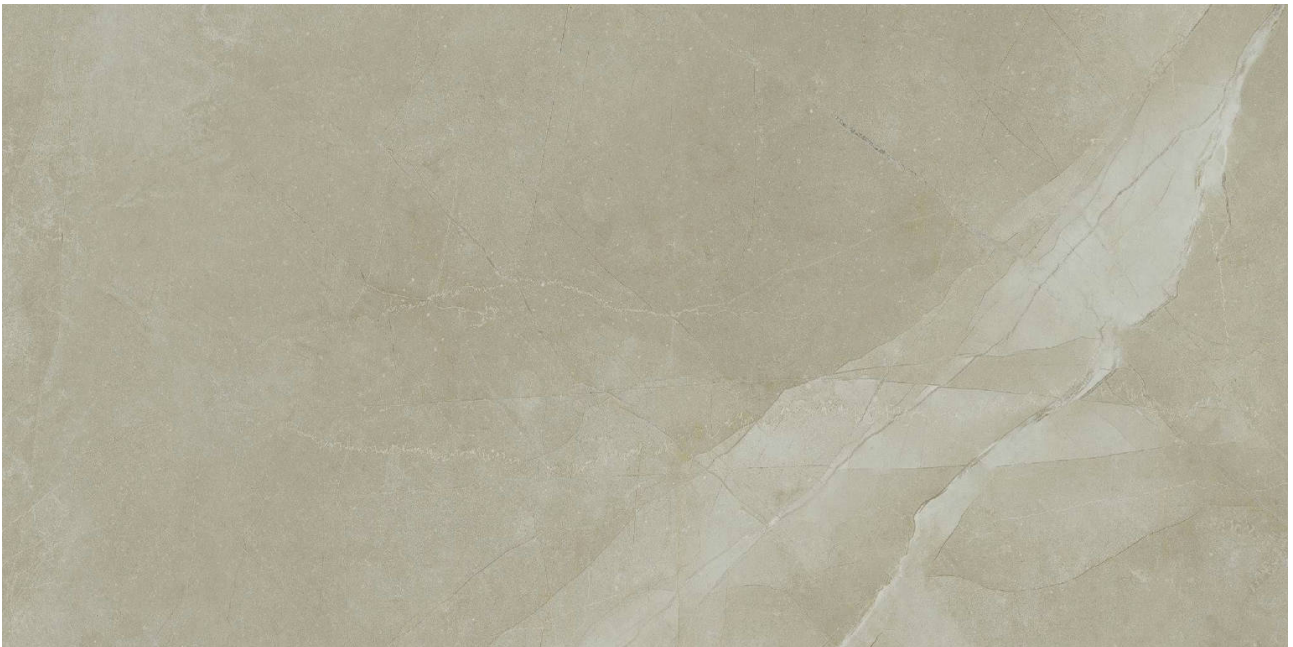

PRODUCT
12X24F PULPIS GREY

Tile | 12"x24" | Porcelain

TECHNICAL DATA

CODE: AC69-139
NAME: 12X24F Pulpis Grey
SERIES: Classic
SIZE: 12"x24"
FINISH: Matt
LOOK: Marble Look
FROST RESISTANCE: Yes
PEI: 4
FAMILY: Tile
STYLE: Contemporary
TYPOLOGY: Porcelain
TYPE OF PIECE: Field Tile
USE: Floor and Wall