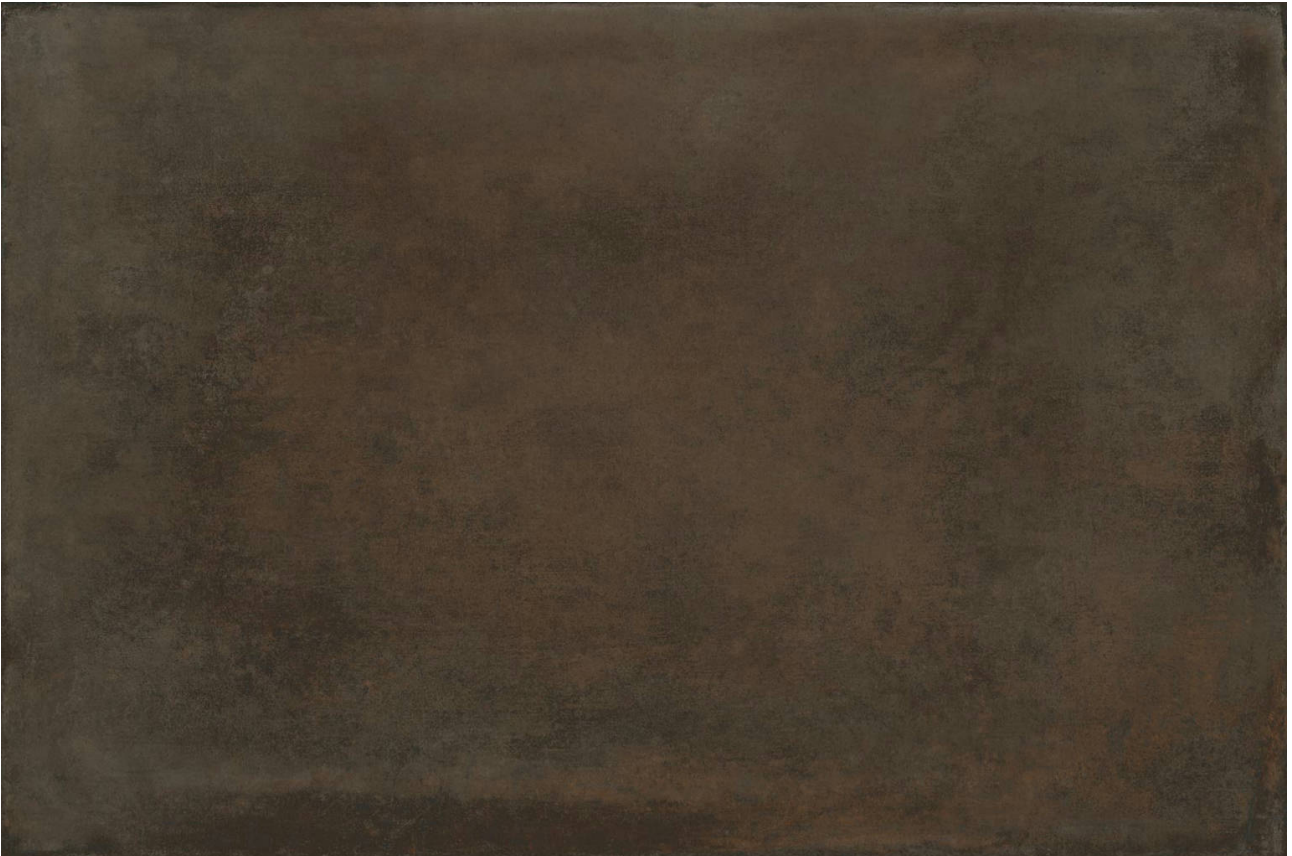

---

**PRODUCT**  
**CITADEL CHOCOLATE 16X24**

---

Tile | 16"x24" | Glazed Porcelain

**GRAPHIC VARIETY**

**ROOM SCENES**

## TECHNICAL DATA

CODE: QU CR-CI-4  
NAME: Citadel Chocolate 16x24  
SERIES: Charleston  
SIZE: 16"x24"  
FINISH: Matt  
LOOK: Terracotta  
FROST RESISTANCE: Yes  
PEI: 4  
SHADE VARIATION: V1  
BREAKING STRENGTH (APH): SAFE 1300 N  
CHEMICAL RESISTANCE (APH): Not Affected  
DCOF (APH): >0.89  
FAMILY: Tile  
STAIN RESISTANCE (APH): Not Affected  
STYLE: Contemporary  
SUITABLE FOR: Backsplash|Indoor|Shower  
TYPOLOGY: Glazed Porcelain  
THICKNESS (APH): 9.5  
TYPE OF PIECE: Field Tile  
USE: Floor and Wall