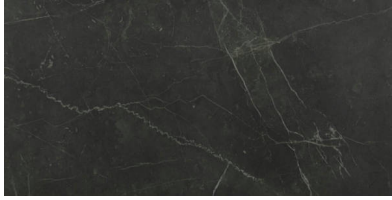

GRAPHIC VARIETY