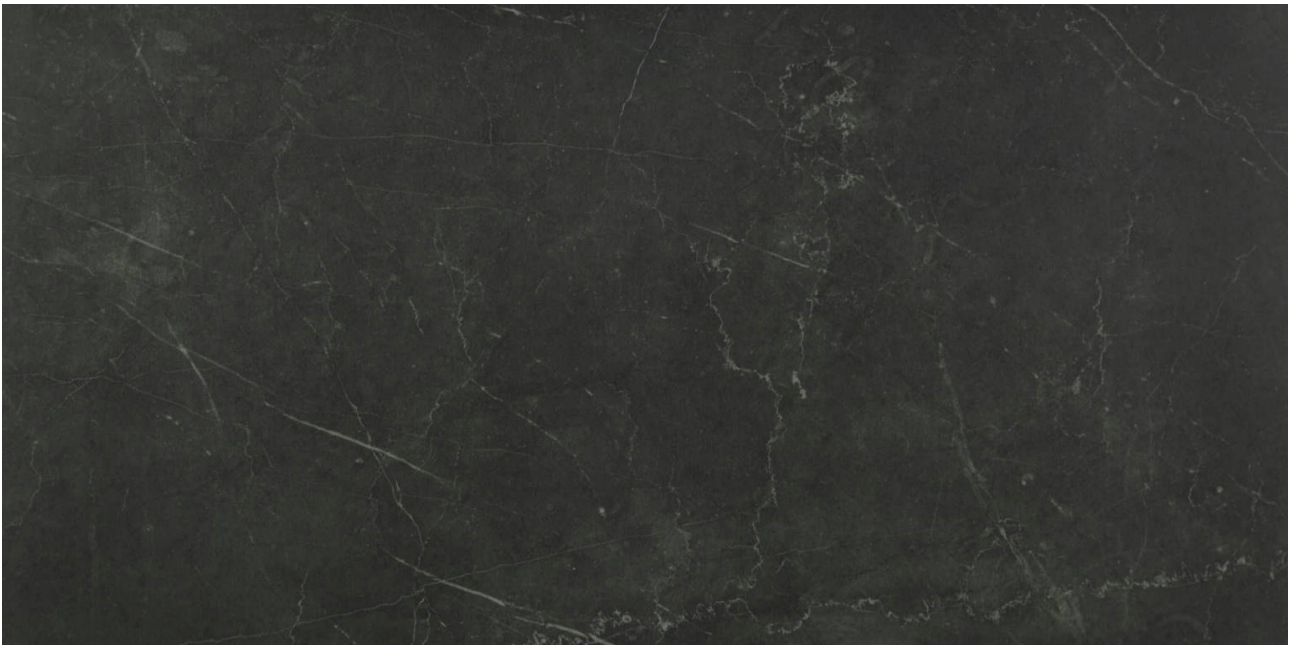

PRODUCT
TIVOLI NERO POLISHED 24X48

Tile | 24"x48" | Glazed Porcelain