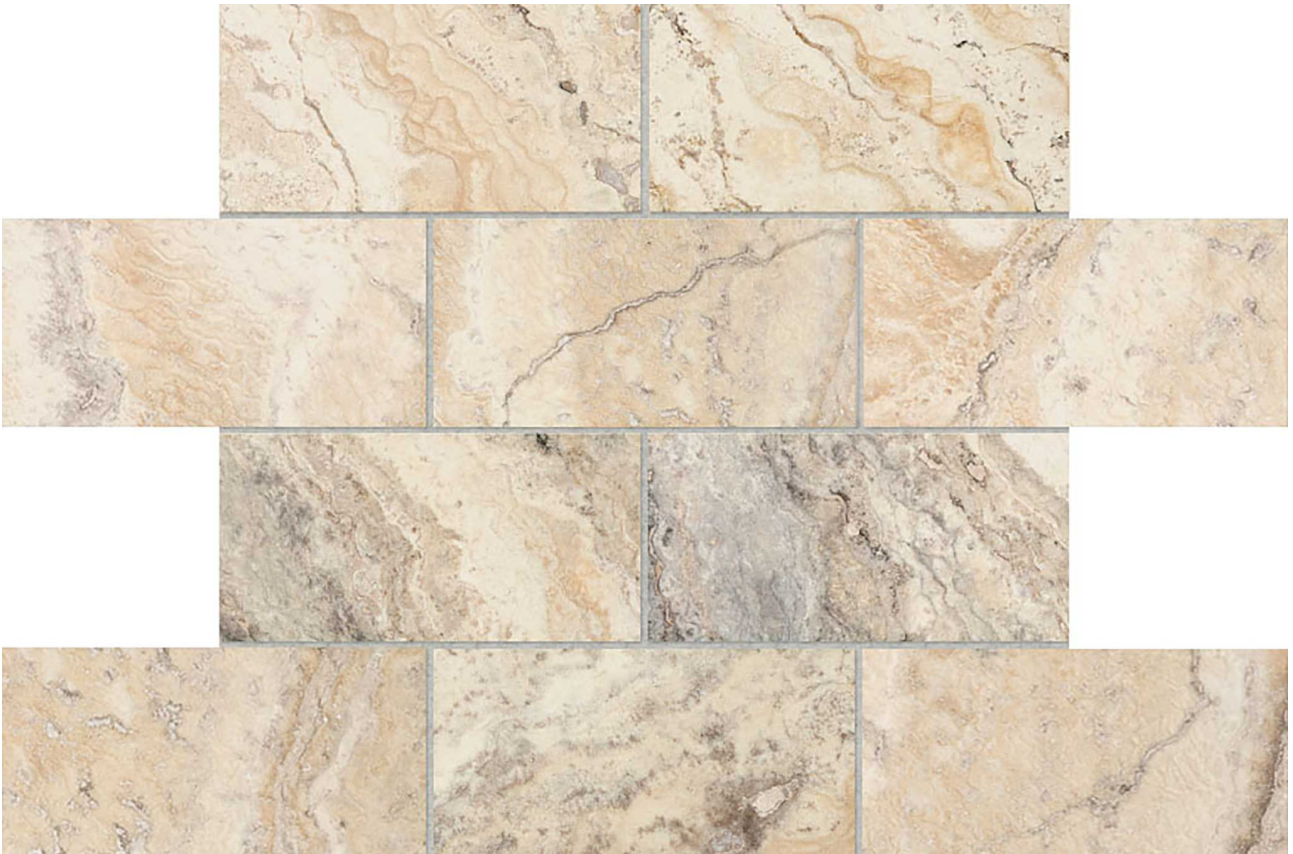

PRODUCT
PICASSO 3X6

Stone | 12"x12" | Travertine

TECHNICAL DATA

CODE: AS5000-01480

NAME: Picasso 3x6

SERIES: Picasso

SIZE: 12"x12"

FINISH: Filled & Honed

MOSAIC CHIP SIZE: 3"x6"

FAMILY: Stone

SUITABLE FOR: Indoor|Shower

TPOLOGY: Travertine

TYPE OF PIECE: Mosaic

USE: Floor and Wall

NOTES: Sheet size shown is approximate. Actual dimensions refer to individual mosaic chips.