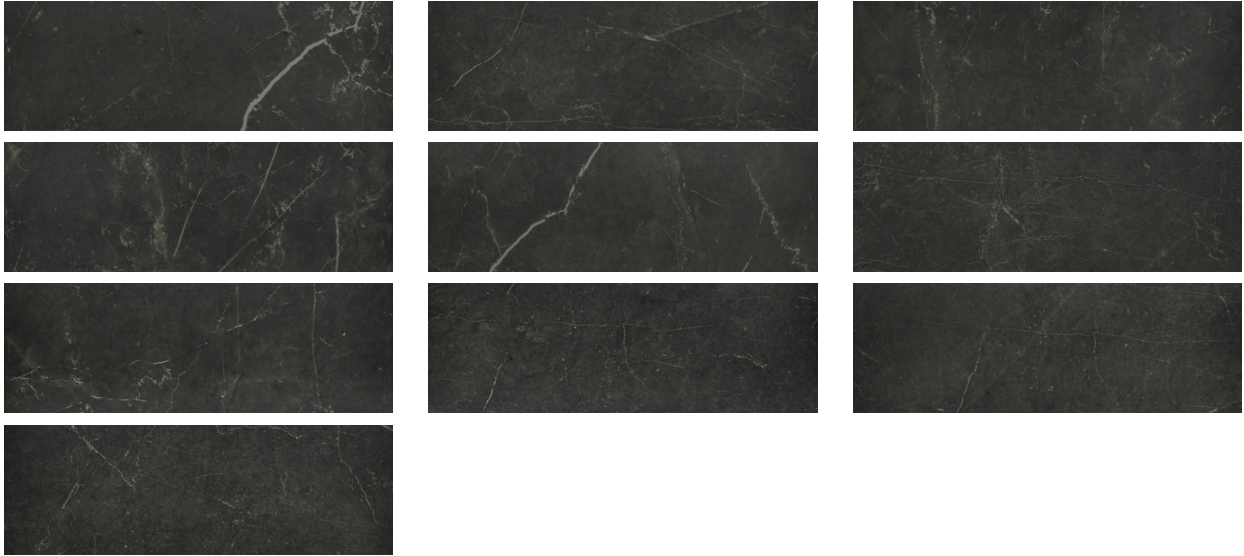

PRODUCT
TIVOLI NERO POLISHED 4X12

Tile | 4"x12" | Glazed Porcelain

GRAPHIC VARIETY

TECHNICAL DATA

CODE: QULX-TI-1PN
NAME: Tivoli Nero Polished 4X12
SERIES: Luxury
SIZE: 4"x12"
FINISH: Polished
LOOK: Marble Look
FROST RESISTANCE: Yes
PEI: 4
EDGE: Rectified
FAMILY: Tile
STYLE: Contemporary
SUITABLE FOR: Backsplash|Indoor|Shower
TYPOLOGY: Glazed Porcelain
TYPE OF PIECE: Field Tile
USE: Floor and Wall