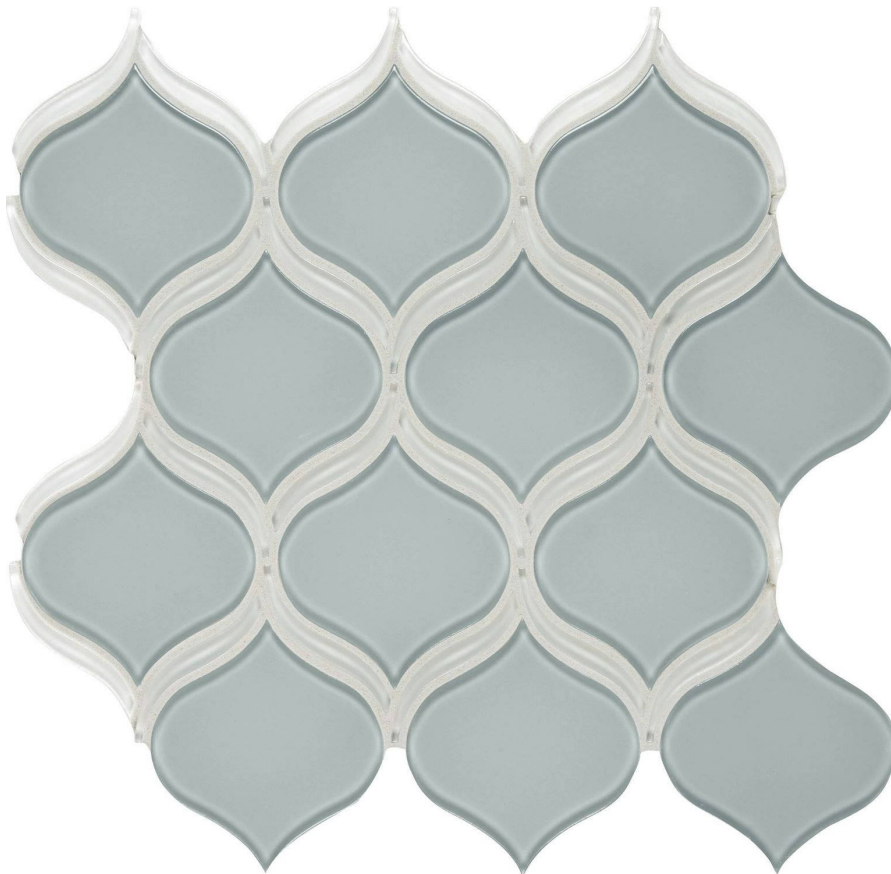

---

**PRODUCT**  
**CLOUD ARABESQUE MOSAIC**

---

Mosaic and Decorative Tile | 11"x12" |

## **TECHNICAL DATA**

CODE: AC35-140  
NAME: Cloud Arabesque Mosaic  
SERIES: Bliss Element  
SIZE: 11"x12"  
FINISH: Gloss  
LOOK: Glass  
MOSAIC CHIP SIZE: Mesh-Mounted  
FAMILY: Mosaic and Decorative Tile  
STYLE: Classic  
SUITABLE FOR: Indoor|Outdoor  
TYPE OF PIECE: Mosaic  
USE: Wall only