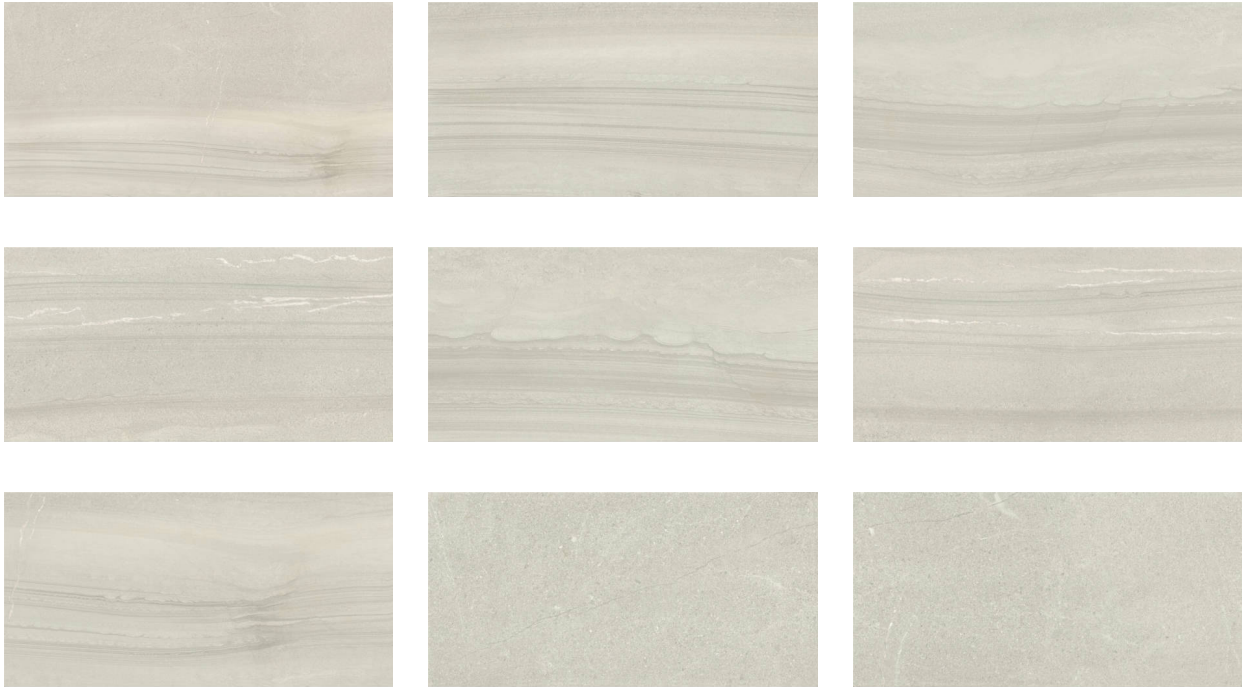

PRODUCT
24X48 COUNTRY TAUPE

Tile | 24"x48" | Porcelain

GRAPHIC VARIETY

TECHNICAL DATA

CODE: QURH-CO-2
NAME: 24x48 Country Taupe
SERIES: Rhythm
SIZE: 24"x48"
FINISH: Matt
LOOK: Marble Look
FROST RESISTANCE: Yes
PEI: 4
FAMILY: Tile
STYLE: Contemporary
SUITABLE FOR: Indoor, Shower
TYPOLOGY: Porcelain
TYPE OF PIECE: Field Tile
USE: Floor and Wall