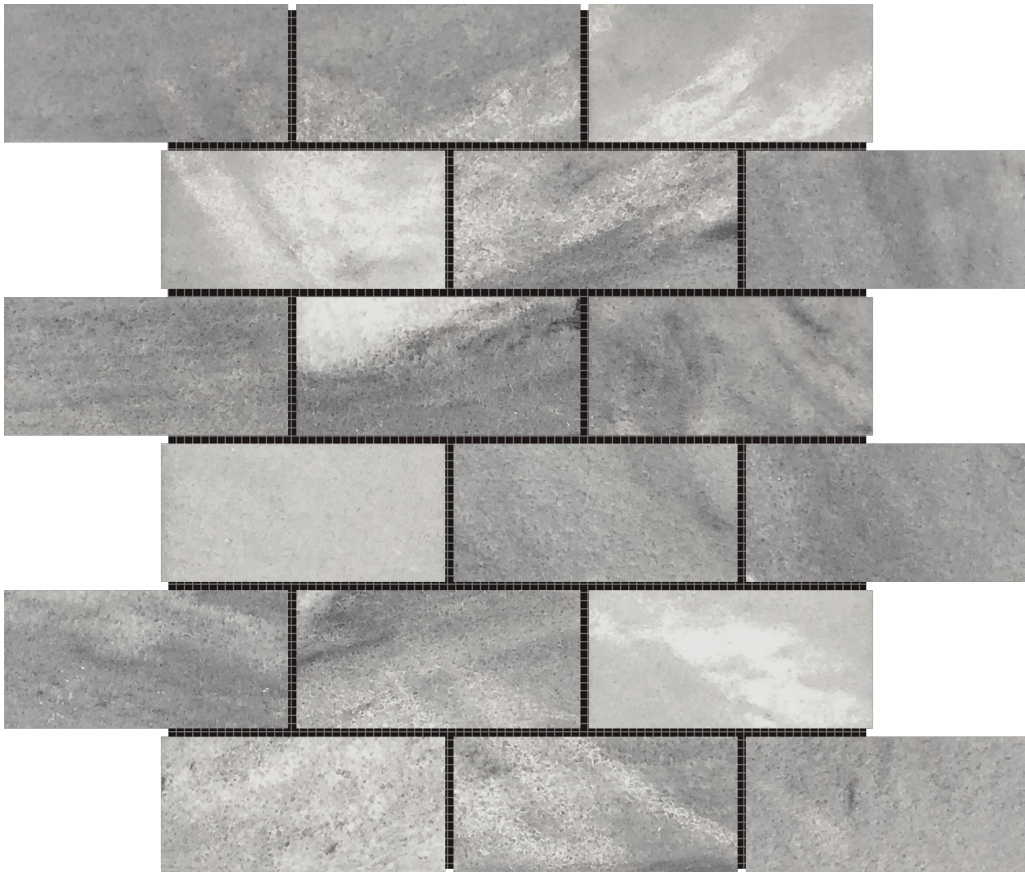

PRODUCT

2\"X4\" BRICK ICE GREY MOSAIC

Mosaic and Decorative Tile | 11.8\"x11.8\" | Marble

ROOM SCENES

TECHNICAL DATA

CODE: RVCHAWM117
NAME: 2"x4" Brick Ice Grey Mosaic
SERIES: Chelsea Collection
SIZE: 11.8"x11.8"
LOOK: Multi-Look Mosaics
FAMILY: Mosaic and Decorative Tile
SUITABLE FOR: Backsplash,Indoor,Outdoor,Shower,Pool
TYPOLOGY: Marble
TYPE OF PIECE: Mosaic
USE: Floor and Wall