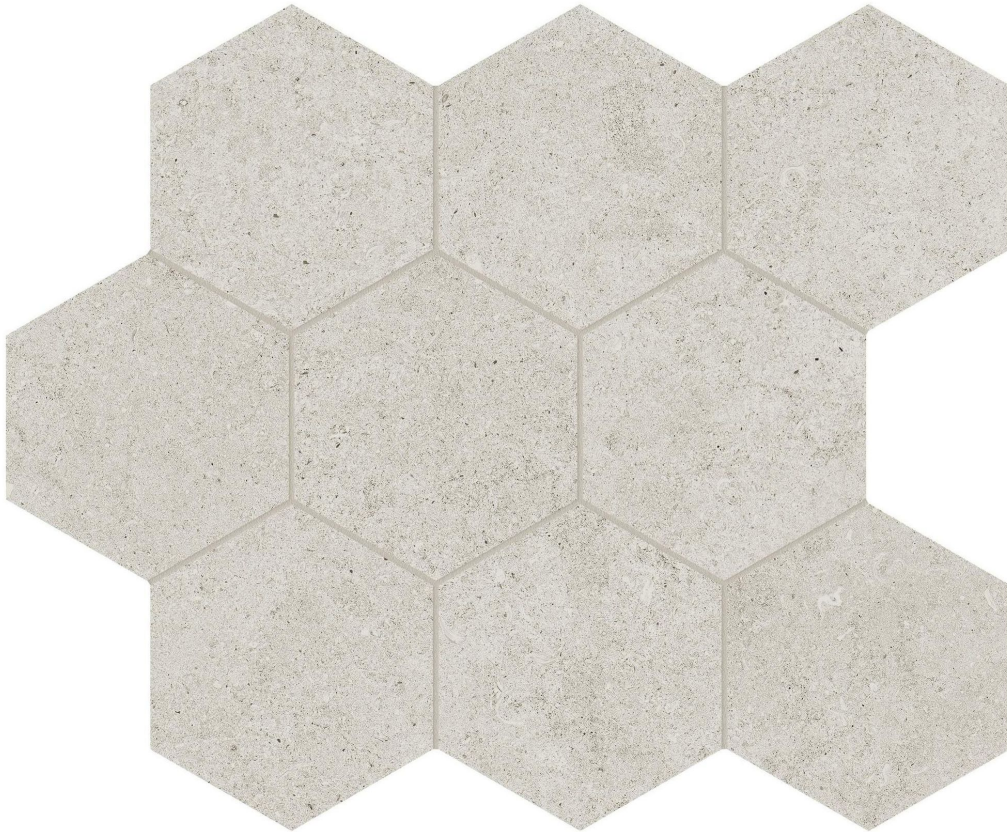

PRODUCT

LITHOFORM 4\" HEX CROSSCUT COAST

Tile | 10.5\"x12\" | Porcelain

TECHNICAL DATA

CODE: AC8510-00320

NAME: Lithoform 4" Hex Crosscut Coast

SERIES: Lithoform

SIZE: 10.5"x12"

FINISH: Organic Matte

LOOK: Stone Look

EDGE: Rectified

FAMILY: Tile

STYLE: Contemporary

SUITABLE FOR: Indoor| Outdoor

TPOLOGY: Porcelain

TYPE OF PIECE: Mosaic