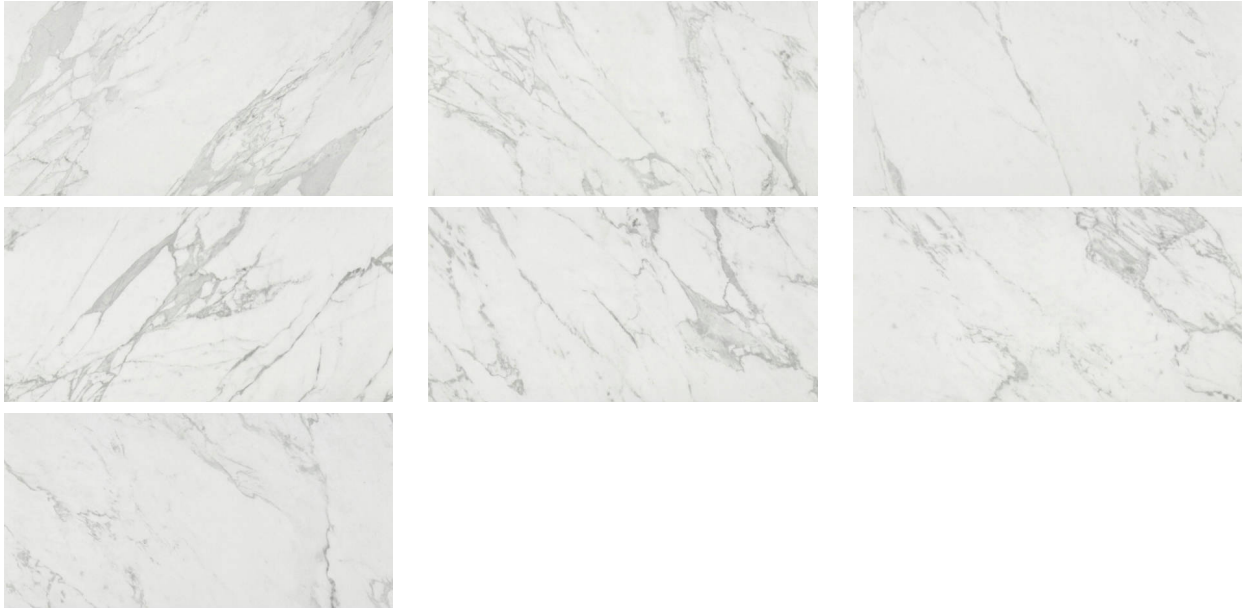

PRODUCT
MILANO STATUARIO POLISHED 12X24

Tile | 12"x24" | Glazed Porcelain

GRAPHIC VARIETY

TECHNICAL DATA

CODE: QULX-MI-2PN
NAME: Milano Statuario Polished 12X24
SERIES: Luxury
SIZE: 12"x24"
FINISH: Polished
LOOK: Marble Look
FROST RESISTANCE: Yes
PEI: 4
EDGE: Rectified
FAMILY: Tile
STYLE: Contemporary
SUITABLE FOR: Indoor|Shower
TYPOLOGY: Glazed Porcelain
TYPE OF PIECE: Field Tile
USE: Floor and Wall