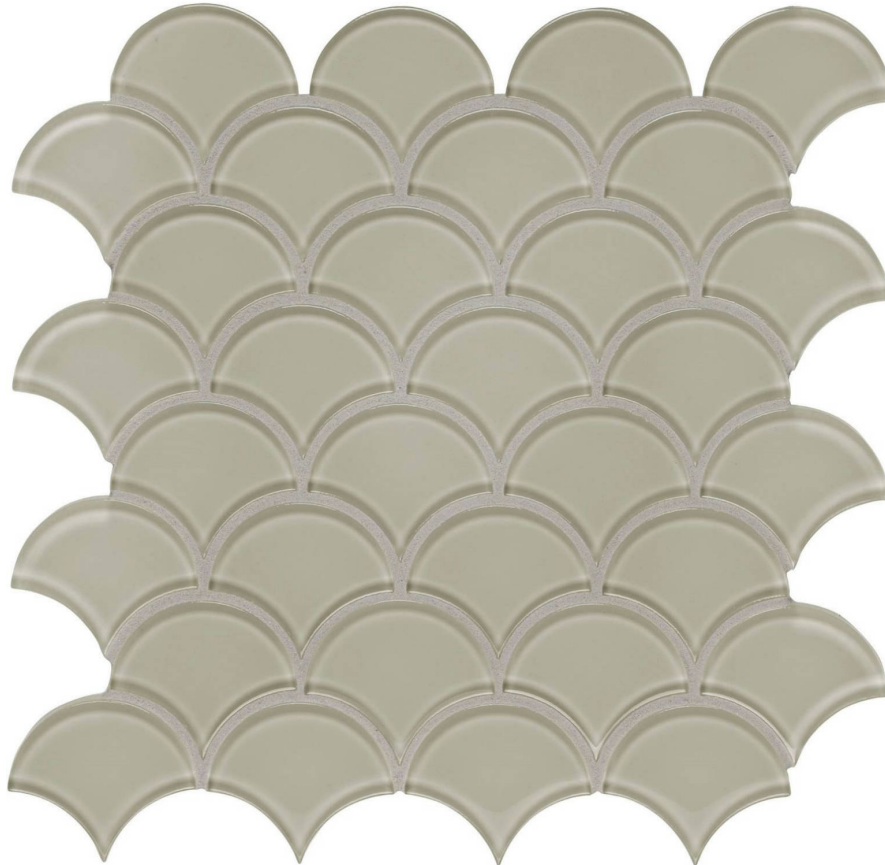

PRODUCT
EARTH SCALLOP MOSAIC

Mosaic and Decorative Tile | 12"x12" |

TECHNICAL DATA

CODE: AC35-109
NAME: Earth Scallop Mosaic
SERIES: Bliss Element
SIZE: 12"x12"
FINISH: Gloss
LOOK: Glass
MOSAIC CHIP SIZE: Mesh-Mounted
FAMILY: Mosaic and Decorative Tile
STYLE: Classic
SUITABLE FOR: Indoor|Outdoor
TYPE OF PIECE: Mosaic
USE: Wall only