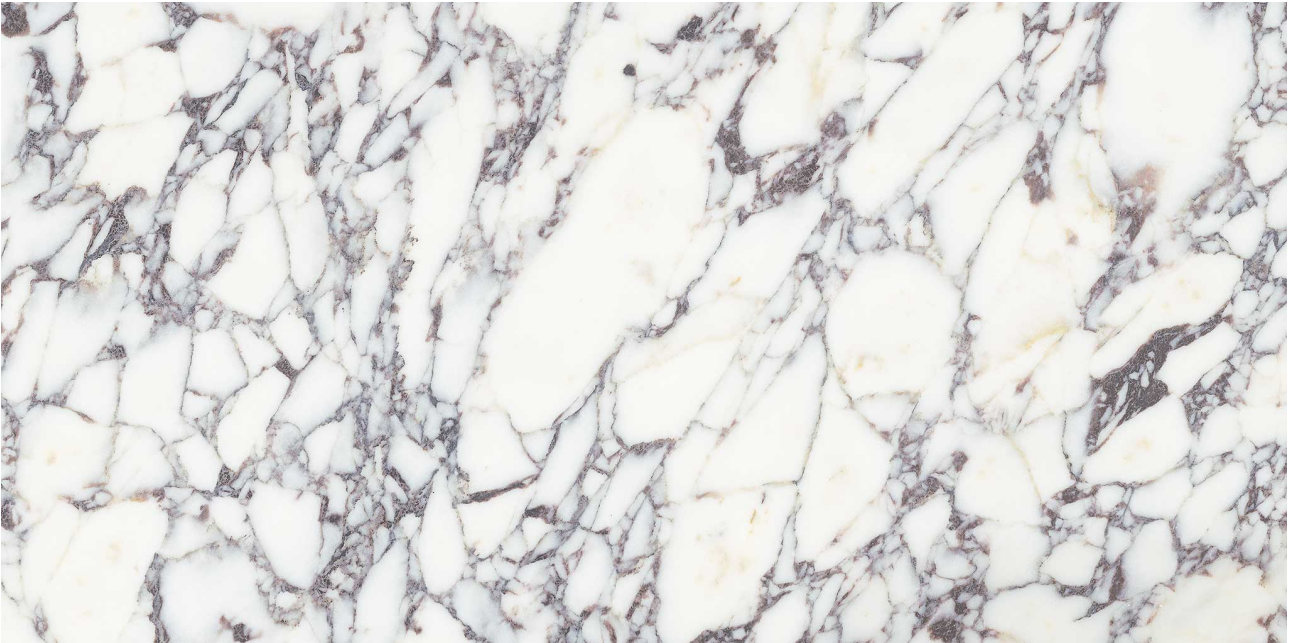

PRODUCT
VIOLA ROCCIA 12X24

Stone | 12"x24" | Marble

TECHNICAL DATA

CODE: AS5000-05620
NAME: Viola Roccia 12x24
SERIES: Viola Roccia
SIZE: 12"x24"
FINISH: Honed
EDGE: Straight Edge
FAMILY: Stone
SUITABLE FOR: Indoor|Shower
TYPOLOGY: Marble
TYPE OF PIECE: Field Tile
USE: Floor and Wall