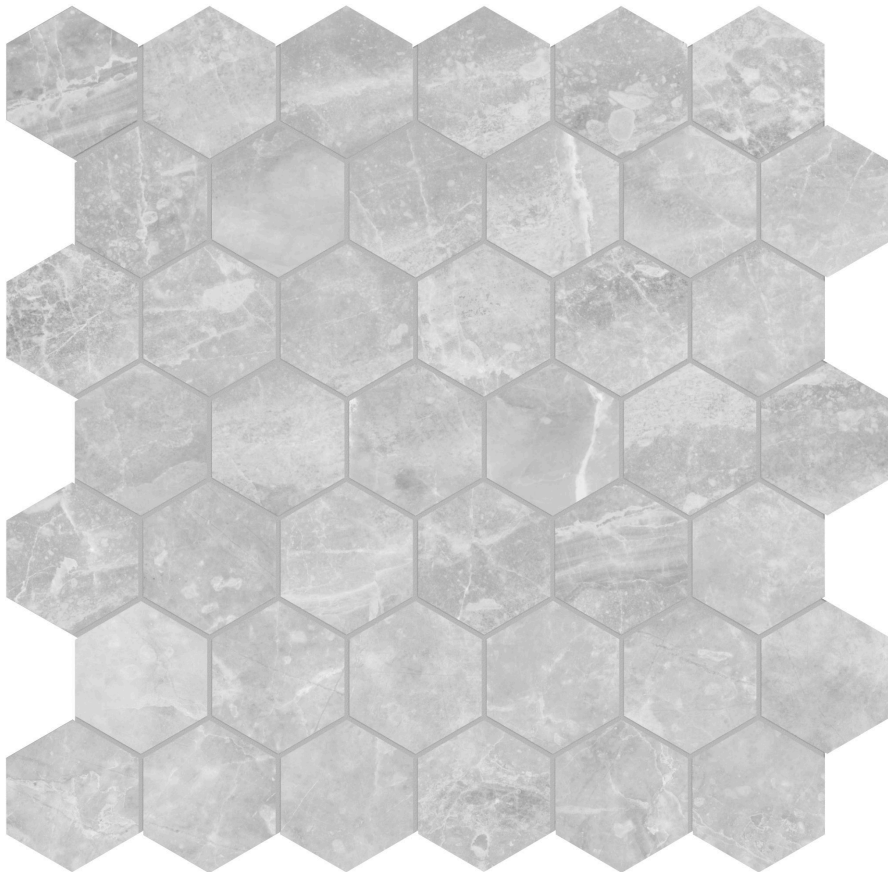

# PLATA PERLA GRIGIA 2 HEXAGON MATTE

---

Tile | 12"x12" | Glazed Porcelain

## **TECHNICAL DATA**

CODE: AC4501-04140

NAME: Plata Perla Grigia 2 Hexagon Matte

SERIES: Plata

SIZE: 12"x12"

FINISH: Matte

LOOK: Marble Look

FROST RESISTANCE: Yes