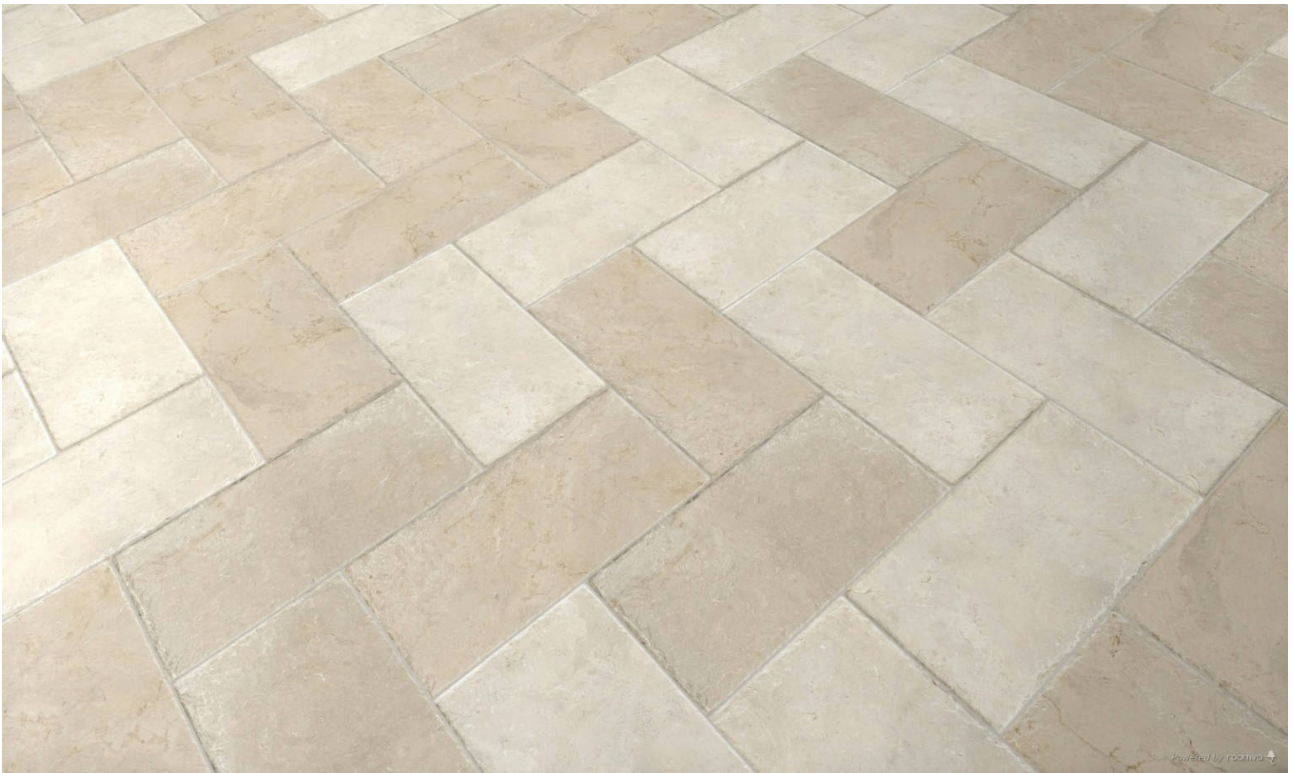

PRODUCT
DOR SAND 12X24\''

Tile | 12"x24" | Porcelain

GRAPHIC VARIETY

TECHNICAL DATA

CODE: QUEL-DO-1
NAME: Dor Sand 12X24"
SERIES: Elevation
SIZE: 12"x24"
FINISH: Natural
LOOK: Stone Look
FROST RESISTANCE: Yes
PEI: 4
EDGE: Rectified
FAMILY: Tile
STYLE: Traditional
SUITABLE FOR: |Indoor|Shower
TYPOLOGY: Porcelain
THICKNESS (APH): 10 mm
TYPE OF PIECE: Field Tile
USE: Floor and Wall