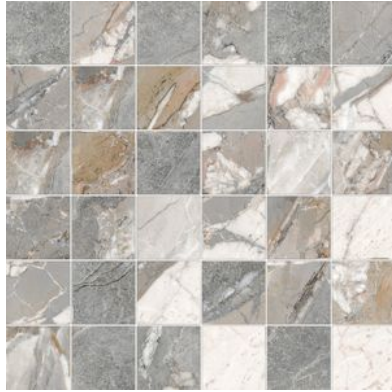

PRODUCT
DYNASTY GREY 2X2 MOSAIC

Tile | 12"x12" | Porcelain

GRAPHIC VARIETY

TECHNICAL DATA

CODE: QUDY-GR-M1
NAME: Dynasty Grey 2X2 Mosaic
SERIES: Dynasty
SIZE: 12"x12"
FINISH: Matt
LOOK: Marble Look
FROST RESISTANCE: Yes
MOSAIC CHIP SIZE: 2"X2"
PEI: 4
SHADE VARIATION: V4
BREAKING STRENGTH (APH): min. 35 N/mm²
CHEMICAL RESISTANCE (APH): Not Affected
FAMILY: Tile
STAIN RESISTANCE (APH): Not Affected
STYLE: Traditional
SUITABLE FOR: Indoor, Outdoor, Pool, Backsplash, Shower
TYPOLOGY: Porcelain
THICKNESS (APH): 8.5 Mm
TYPE OF PIECE: Mosaic
USE: Floor and Wall