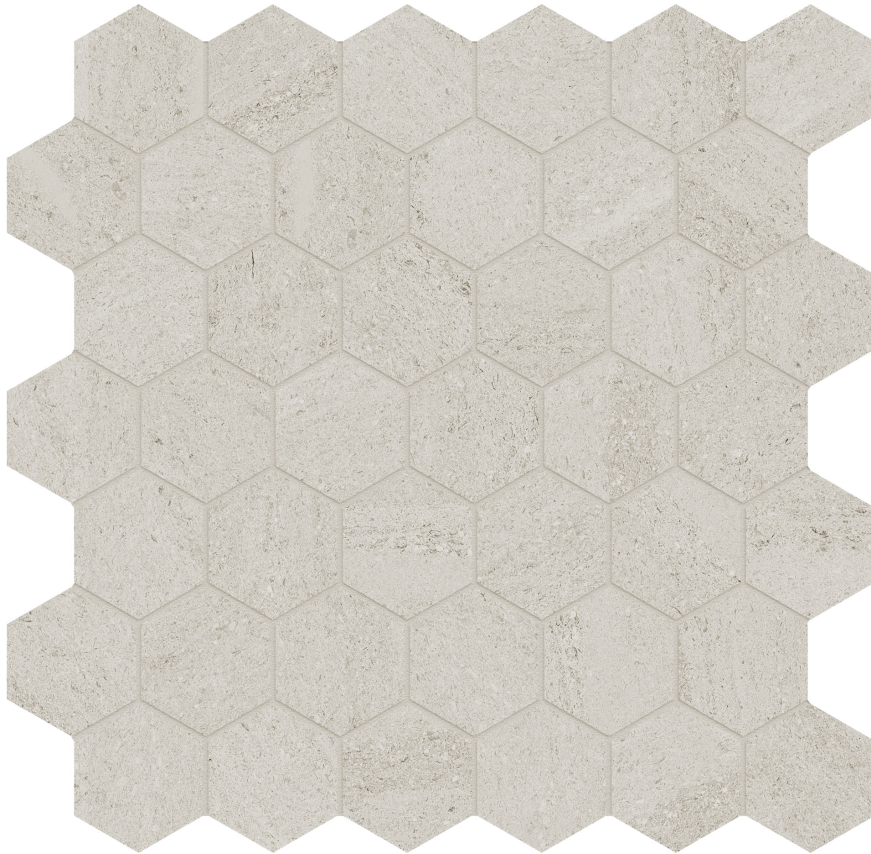

# LITHOFORM 2\" hex veincut dunes

---

Tile | 12"x12" | Porcelain

## **TECHNICAL DATA**

CODE: AC8510-00350

NAME: Lithoform 2" Hex Veincut Dunes

SERIES: Lithoform

SIZE: 12"x12"

FINISH: Organic Matte

LOOK: Stone Look

EDGE: Rectified