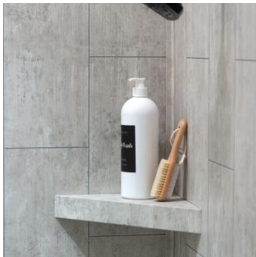

# WIND GUST PLUS

---

Stone Look | | SPC

**PRODUCTS**

**Wind Gust Shower Wall Kit  
36x60x78**  
36"x60"x78" | SPC

**Wind Gust Shower Wall Kit 32x60x78**  
32"x60"x78" | SPC

**Wind Gust Shower Wall Kit 30x60x78**  
30"x60"x78" | SPC

**Wind Gust Shower Wall Kit  
36x36x78**  
36"x36"x78" | SPC

**Wind Gust Shower Bench 26x18.63x3**  
26"x18.63"x3" | SPC

**Wind Gust Niche 14.5x12 inside**  
14.5"x12"x2" | SPC

**Wind Gust Shower Shelf  
14.56x7.12x2**  
14.5"x12"x2" | SPC