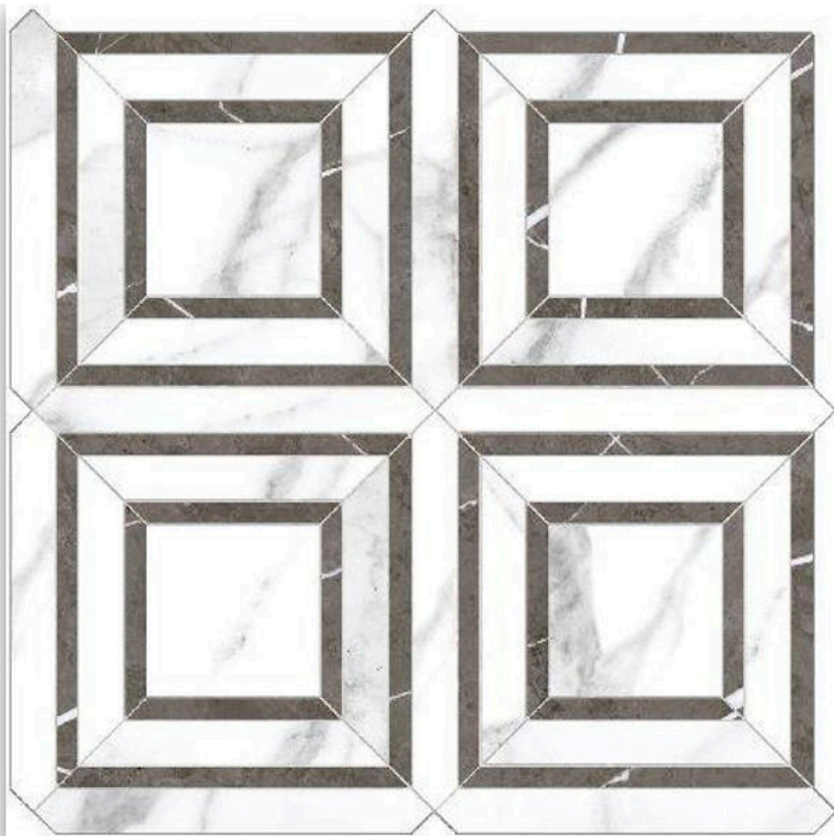

PRODUCT

POLISHED LOVE PIAZZA MOSAIC

Tile | 12"x12" | Porcelain

TECHNICAL DATA

CODE: QUAD-LO-M4PN
NAME: Polished Love Piazza Mosaic
SERIES: Ardor
SIZE: 12"x12"
FINISH: Polished
LOOK: Marble Look
FROST RESISTANCE: Yes
MOSAIC CHIP SIZE: Mesh-Mounted
EDGE: Rectified
FAMILY: Tile
STYLE: Contemporary
SUITABLE FOR: Backsplash|Indoor
TYPOLOGY: Porcelain
TYPE OF PIECE: Mosaic
USE: Floor and Wall