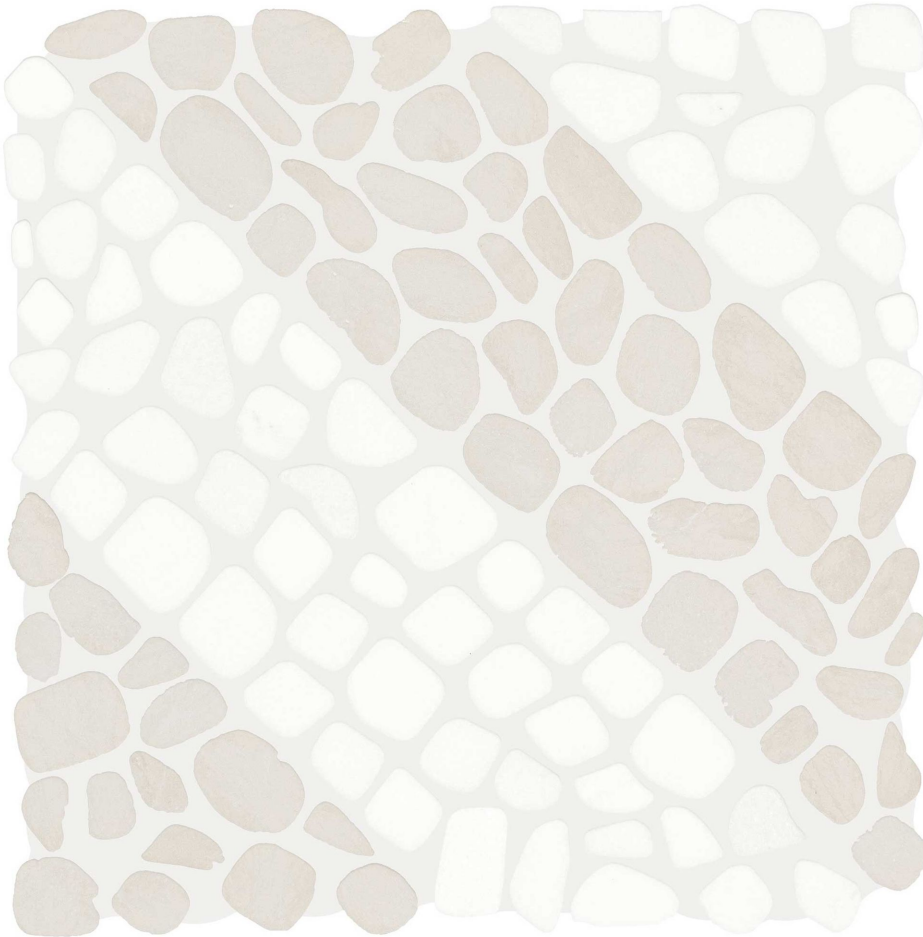

PRODUCT
CABANA HORIZON AXIS PEBBLE

Stone | 12"x12" | Natural Stone

TECHNICAL DATA

CODE: AS5001-04510

NAME: Cabana Horizon Axis Pebble

SERIES: Cabana

SIZE: 12"x12"

FINISH: Tumbled

FAMILY: Stone

SUITABLE FOR: Indoor|Shower

TPOLOGY: Natural Stone

TYPE OF PIECE: Mosaic

USE: Floor and Wall

NOTES: Mosaic sheet sizes are nominal and may vary slightly due to standard manufacturing tolerances.