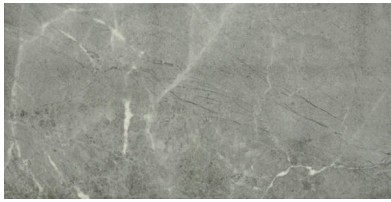

---

**PRODUCT**  
**10X20 CARBON**

---

Tile | 10"x20" | Glazed Porcelain

**GRAPHIC VARIETY**

## **TECHNICAL DATA**

CODE: AC65-021  
NAME: 10X20 Carbon  
SERIES: Regency  
SIZE: 10"x20"  
FINISH: Gloss  
LOOK: Marble Look  
FAMILY: Tile  
STYLE: Classic  
SUITABLE FOR: Indoor|Shower  
TYPOLOGY: Glazed Porcelain  
TYPE OF PIECE: Field Tile  
USE: Floor and Wall