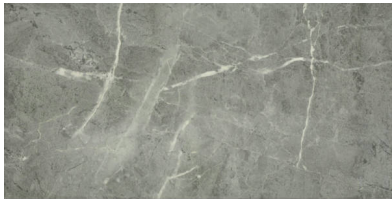

---

**PRODUCT**  
**10X20 CARBON**

---

Tile | 10"x20" | Glazed Porcelain

**GRAPHIC VARIETY**

## **TECHNICAL DATA**

CODE: AC65-021  
NAME: 10X20 Carbon  
SERIES: Regency  
SIZE: 10"x20"  
FINISH: Gloss  
LOOK: Marble Look  
FAMILY: Tile  
STYLE: Classic  
SUITABLE FOR: Indoor|Shower  
TYPOLOGY: Glazed Porcelain  
TYPE OF PIECE: Field Tile  
USE: Floor and Wall