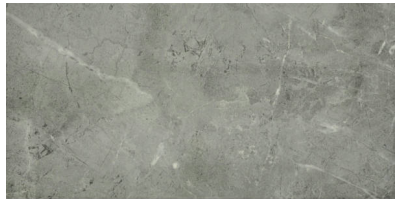

---

**PRODUCT**  
**10X20 CARBON**

---

Tile | 10"x20" | Glazed Porcelain

**GRAPHIC VARIETY**

## **TECHNICAL DATA**

CODE: AC65-021  
NAME: 10X20 Carbon  
SERIES: Regency  
SIZE: 10"x20"  
FINISH: Gloss  
LOOK: Marble Look  
FAMILY: Tile  
STYLE: Classic  
SUITABLE FOR: Indoor|Shower  
TYPOLOGY: Glazed Porcelain  
TYPE OF PIECE: Field Tile  
USE: Floor and Wall