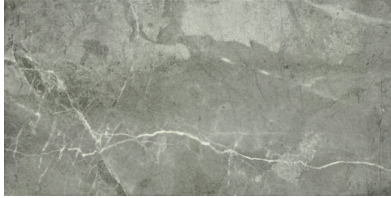

---

**PRODUCT**  
**10X20 CARBON**

---

Tile | 10"x20" | Glazed Porcelain

**GRAPHIC VARIETY**

## **TECHNICAL DATA**

CODE: AC65-021  
NAME: 10X20 Carbon  
SERIES: Regency  
SIZE: 10"x20"  
FINISH: Gloss  
LOOK: Marble Look  
FAMILY: Tile  
STYLE: Classic  
SUITABLE FOR: Indoor|Shower  
TYPOLOGY: Glazed Porcelain  
TYPE OF PIECE: Field Tile  
USE: Floor and Wall