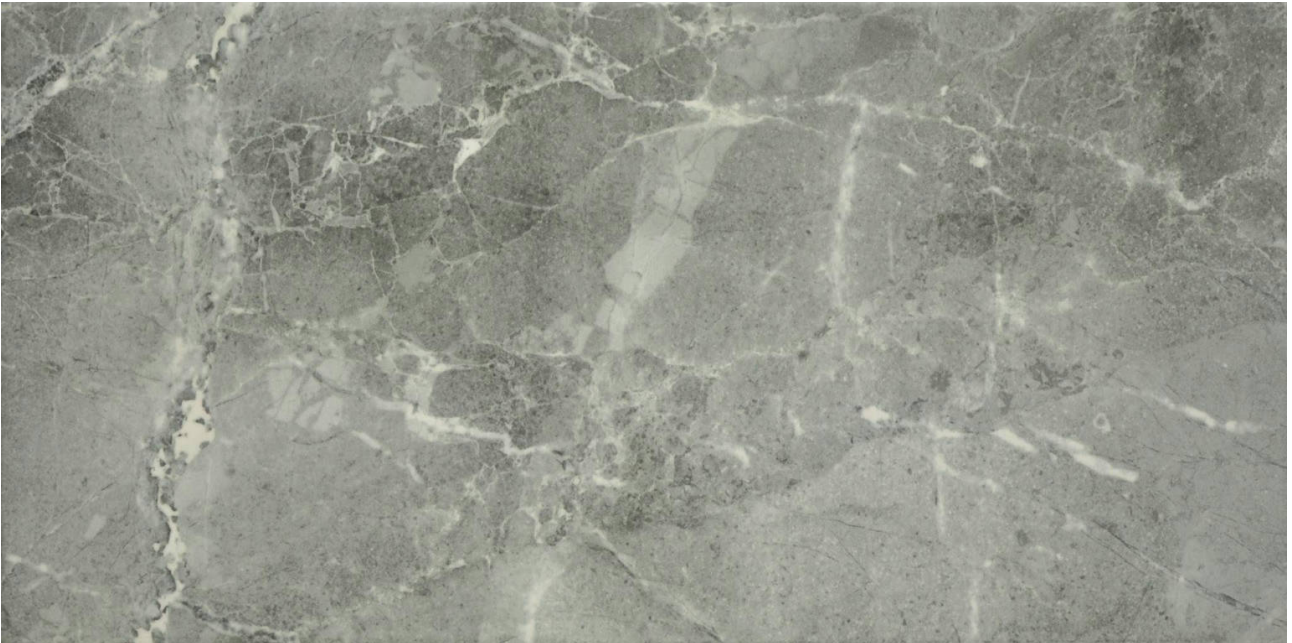

---

**PRODUCT**  
**10X20 CARBON**

---

Tile | 10"x20" | Glazed Porcelain

**GRAPHIC VARIETY**

## **TECHNICAL DATA**

CODE: AC65-021  
NAME: 10X20 Carbon  
SERIES: Regency  
SIZE: 10"x20"  
FINISH: Gloss  
LOOK: Marble Look  
FAMILY: Tile  
STYLE: Classic  
SUITABLE FOR: Indoor|Shower  
TYPOLOGY: Glazed Porcelain  
TYPE OF PIECE: Field Tile  
USE: Floor and Wall