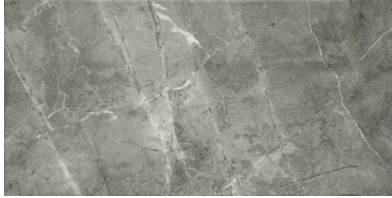

---

**PRODUCT**  
**10X20 CARBON**

---

Tile | 10"x20" | Glazed Porcelain

**GRAPHIC VARIETY**

## **TECHNICAL DATA**

CODE: AC65-021  
NAME: 10X20 Carbon  
SERIES: Regency  
SIZE: 10"x20"  
FINISH: Gloss  
LOOK: Marble Look  
FAMILY: Tile  
STYLE: Classic  
SUITABLE FOR: Indoor|Shower  
TYPOLOGY: Glazed Porcelain  
TYPE OF PIECE: Field Tile  
USE: Floor and Wall