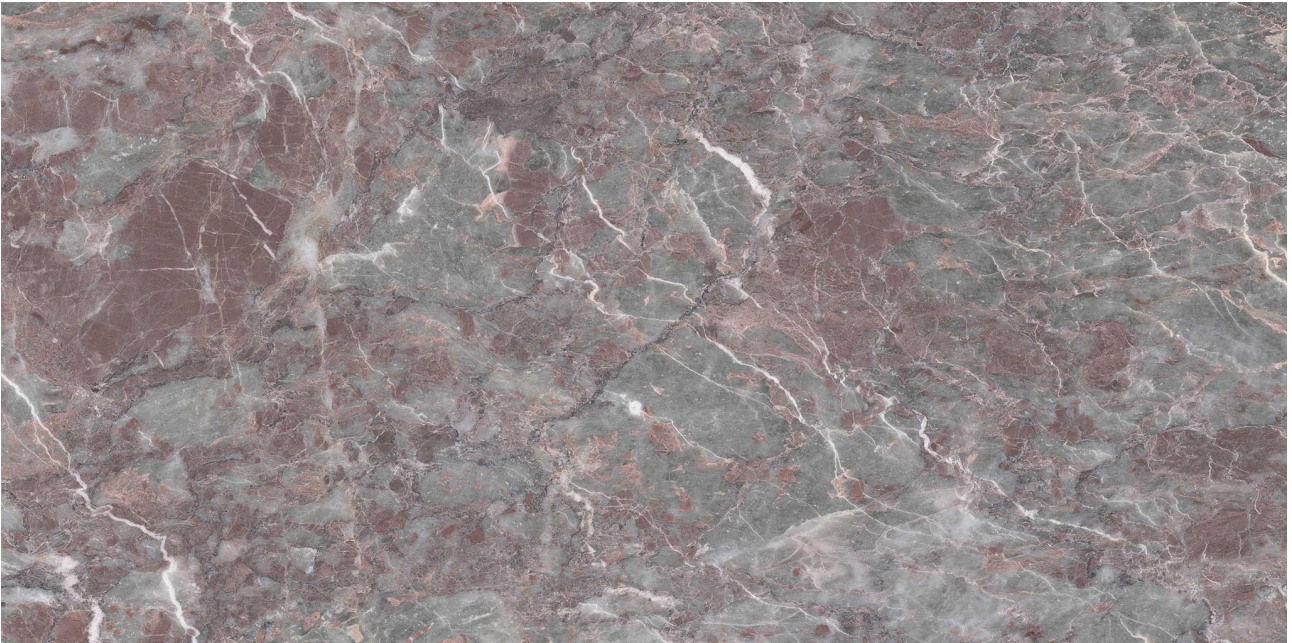

Tiles by Kia

PRODUCT SERENO BURGUNDY 12X24

Stone | 12"x24" | Marble

ROOM SCENES

TECHNICAL DATA

CODE: AS5000-06210
NAME: Sereno Burgundy 12x24
SIZE: 12"x24"
SERIES: Sereno Burgundy
FINISH: Honed
BILLING UNIT: SF
EDGE: Straight Edge
FAMILY: Stone
SUITABLE FOR: Indoor|Shower
TYPOLOGY: Marble
TYPE OF PIECE: Field Tile
USE: Floor and Wall