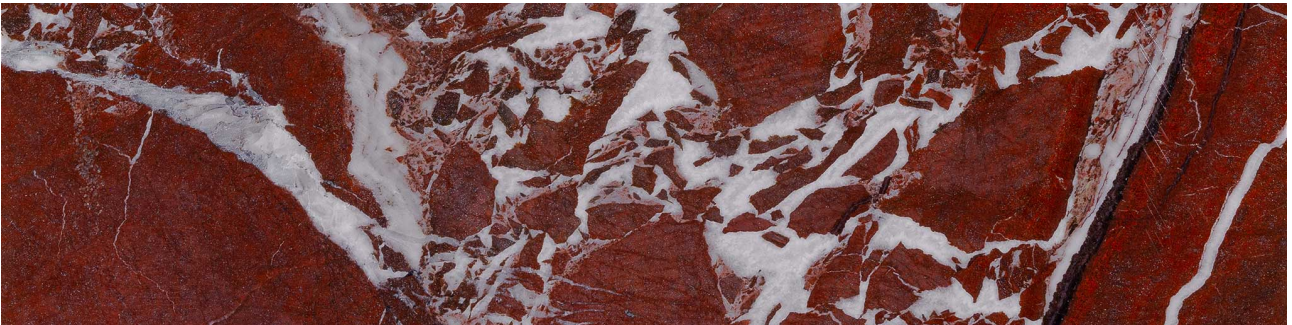

Tiles by Kia

PRODUCT TUSCANO ROSSO 3X12

Stone | 3"x12" | Marble

TECHNICAL DATA

CODE: AS5000-06610
NAME: Tuscano Rosso 3x12
SIZE: 3"x12"
SERIES: Tuscano Rosso
FINISH: Polished
BILLING UNIT: SF
EDGE: Straight Edge
FAMILY: Stone
SUITABLE FOR: Indoor|Shower
TYPOLOGY: Marble
TYPE OF PIECE: Field Tile
USE: Floor and Wall