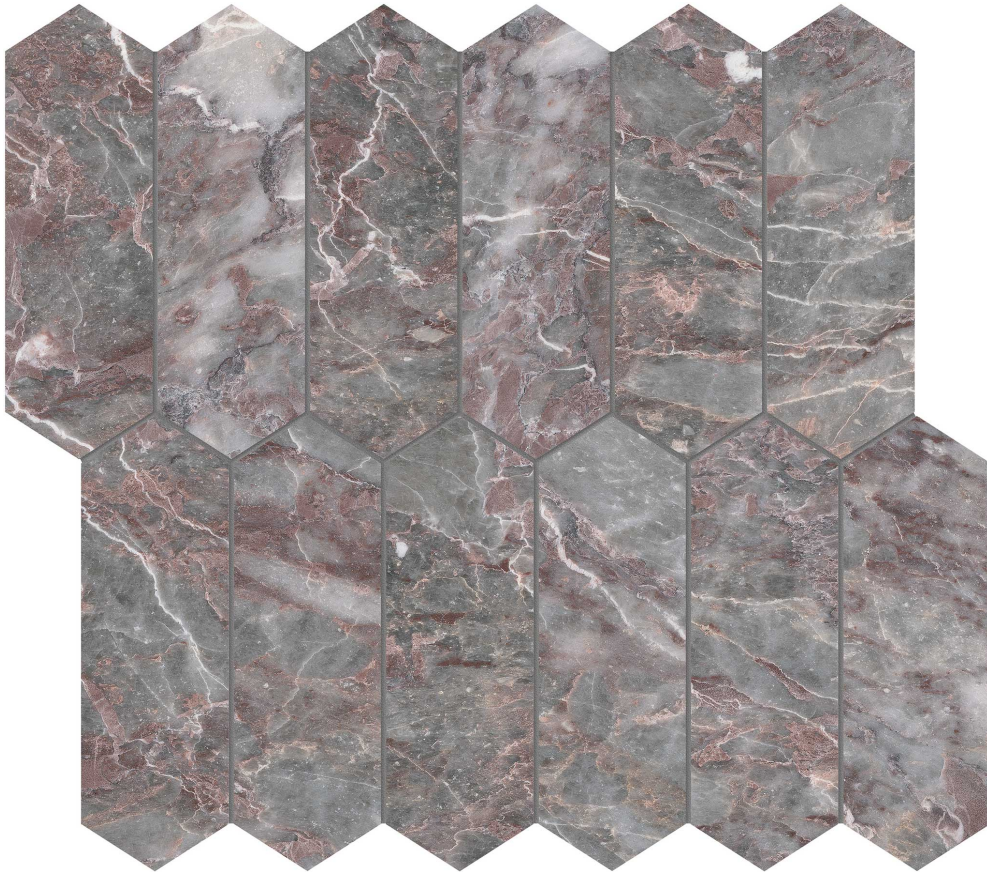

Tiles by Kia

PRODUCT

SERENO BURGUNDY 2X6 PICKET MOSAIC

Stone | 10.5"x12" | Marble

TECHNICAL DATA

CODE: AS5001-03130

NAME: Sereno Burgundy 2x6 Picket Mosaic

SIZE: 10.5"x12"

SERIES: Sereno Burgundy

FINISH: Honed

BILLING UNIT: SF

FAMILY: Stone

MOSAIC CHIP SIZE: 2"x6"

SUITABLE FOR: Indoor|Shower

TYPOLOGY: Marble

TYPE OF PIECE: Mosaic