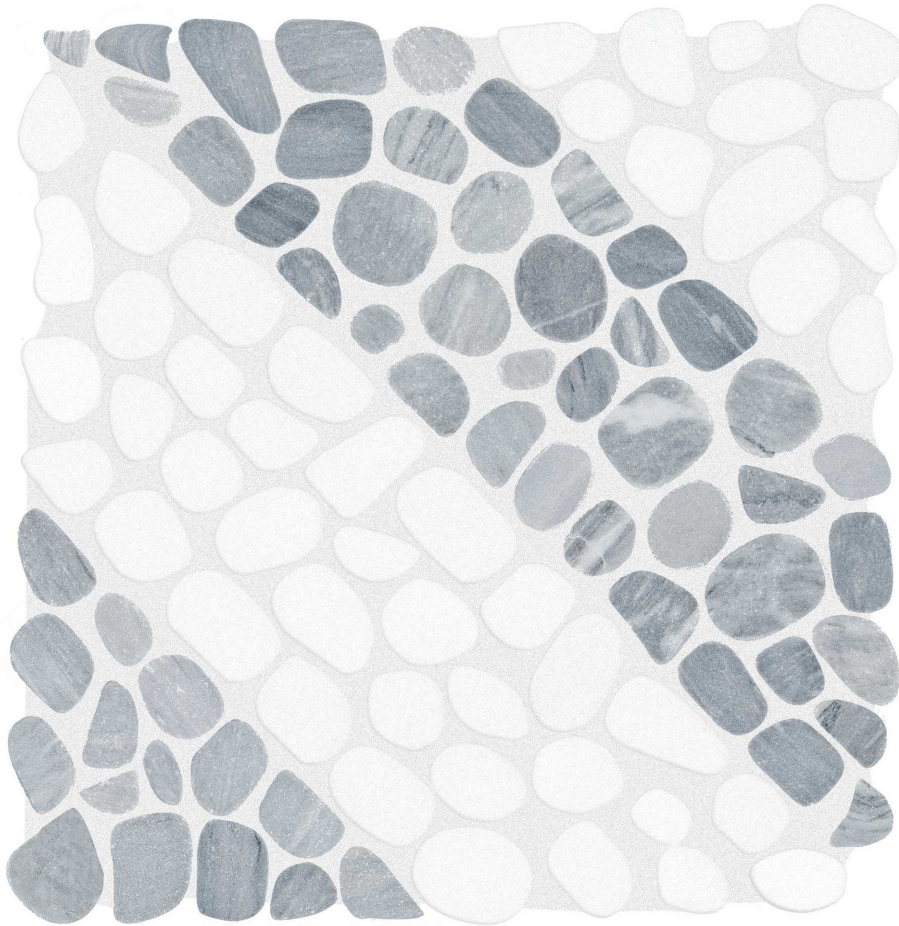

Tiles by Kia

PRODUCT CABANA RIVER AXIS PEBBLE

Stone | 12"x12" | Marble

TECHNICAL DATA

CODE: AS5001-04470

NAME: Cabana River Axis Pebble

SIZE: 12"x12"

SERIES: Cabana

FINISH: Tumbled

BILLING UNIT: SF

FAMILY: Stone

SUITABLE FOR: Indoor|Shower

TYPOLOGY: Marble

TYPE OF PIECE: Mosaic

USE: Floor and Wall

NOTES: Mosaic sheet sizes are nominal and may vary slightly due to standard manufacturing tolerances.