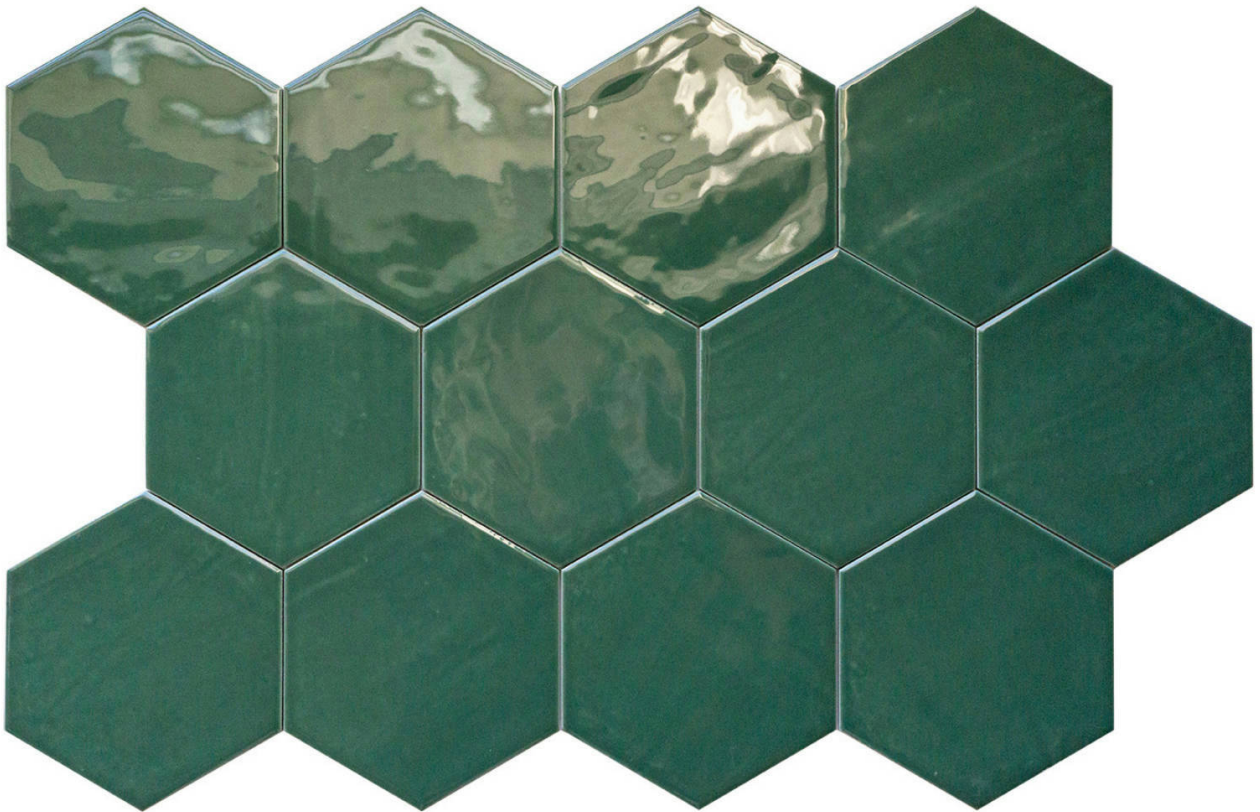

### RONDA 5.5X6.3" GREEN HEXAGON

---

Tile | 5.5"x6.3" | Porcelain

### TECHNICAL DATA

CODE: QURN-GR-1  
NAME: Ronda 5.5X6.3" Green Hexagon  
SIZE: 5.5"x6.3"  
SERIES: Ronda  
FINISH: Gloss  
LOOK: Hand-crafted  
BILLING UNIT: SF  
FAMILY: Tile  
FROST RESISTANCE: Yes  
PEI: 3  
SHADE VARIATION: V1  
STYLE: Traditional  
SUITABLE FOR: Backsplash|Indoor|Outdoor|Shower|Pool  
TYPOLOGY: Porcelain  
TYPE OF PIECE: Field Tile  
USE: Floor and Wall