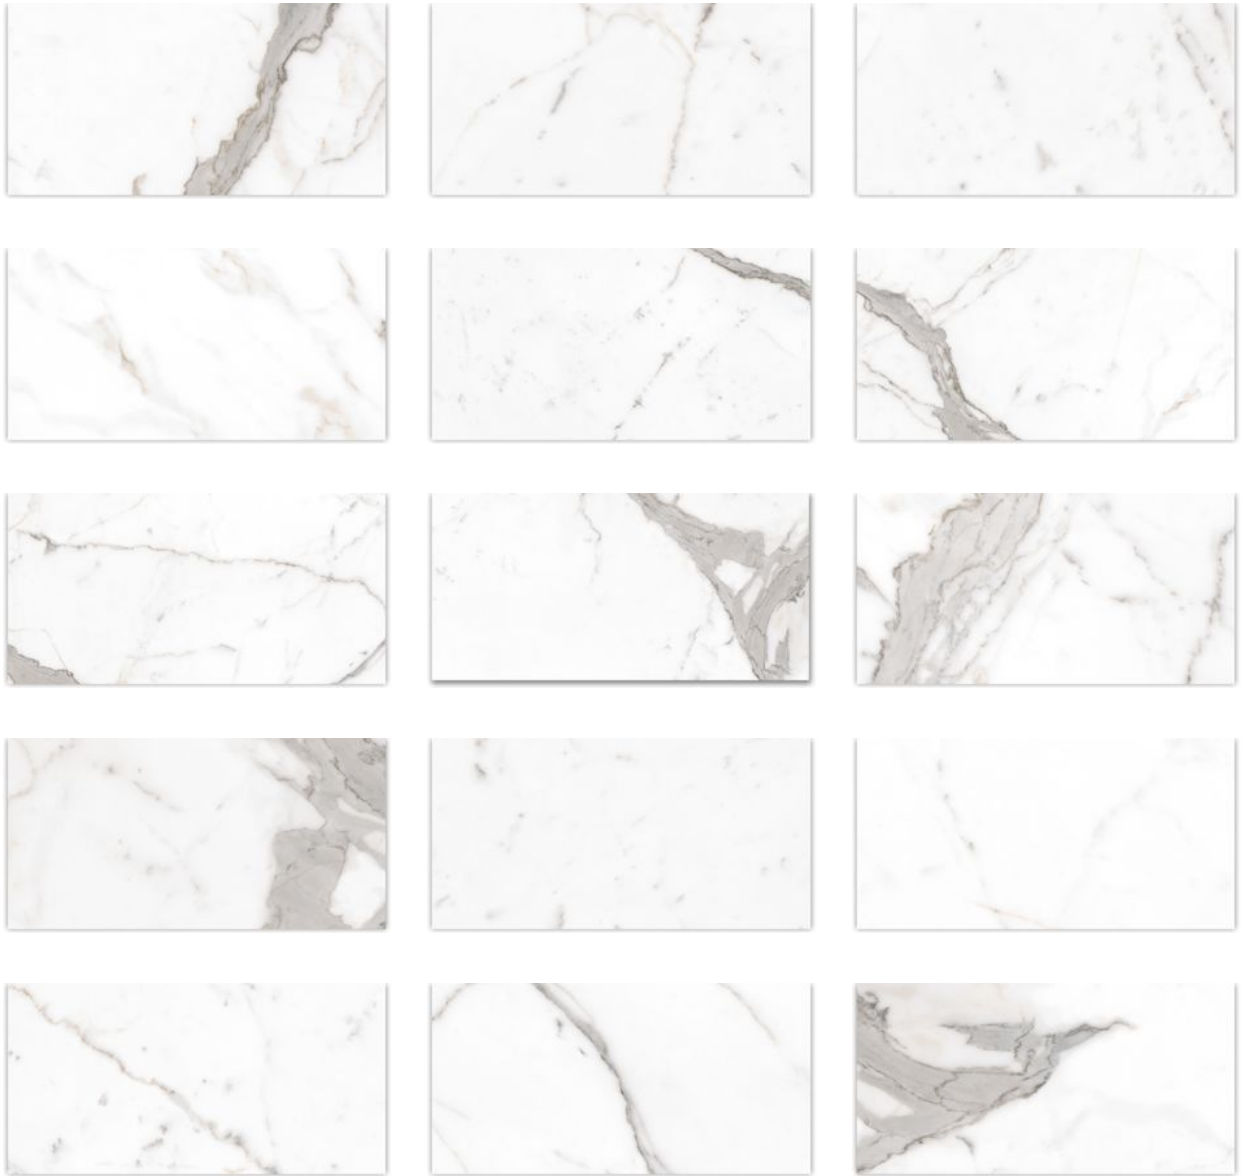

Tiles by Kia

PRODUCT 24X48 MATTE AMORE GREY

Tile | 24"x48" | Porcelain

GRAPHIC VARIETY

TECHNICAL DATA

CODE: QUMY-AM-2M

NAME: 24X48 Matte Amore Grey

SIZE: 24"x48"

SERIES: Mystique

FINISH: Matt

LOOK: Marble Look

BILLING UNIT: SF

EDGE: Rectified

FAMILY: Tile

FROST RESISTANCE: Yes

PEI: 4

SHADE VARIATION: V4

STYLE: Contemporary

SUITABLE FOR: Indoor|Shower

TYPOLOGY: Porcelain

TYPE OF PIECE: Field Tile

USE: Floor and Wall

NOTES: •MADE IN THE USA •Products containing as much as 45% recycled content. • Post-consumer recycled content levels as much as 3%. • Zero industrial wastewater discharge. • A 99% internal process recycling rate. • Local sourcing of >95% raw materials (within 500-mile radius of factory) resulting in low transportation related carbon emissions.