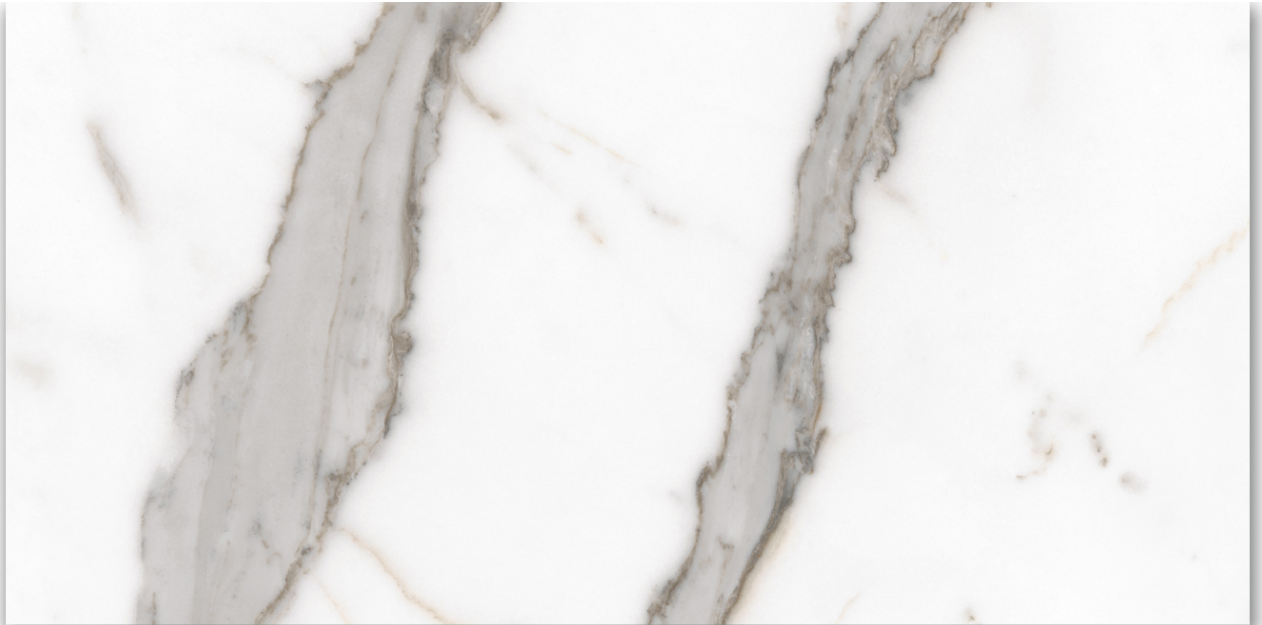

Tiles by Kia

PRODUCT 24X48 MATTE AMORE GREY

Tile | 24"x48" | Porcelain

GRAPHIC VARIETY

TECHNICAL DATA

CODE: QUMY-AM-2M

NAME: 24X48 Matte Amore Grey

SIZE: 24"x48"

SERIES: Mystique

FINISH: Matt

LOOK: Marble Look

BILLING UNIT: SF

EDGE: Rectified

FAMILY: Tile

FROST RESISTANCE: Yes

PEI: 4

SHADE VARIATION: V4

STYLE: Contemporary

SUITABLE FOR: Indoor|Shower

TYPOLOGY: Porcelain

TYPE OF PIECE: Field Tile

USE: Floor and Wall

NOTES: •MADE IN THE USA •Products containing as much as 45% recycled content. • Post-consumer recycled content levels as much as 3%. • Zero industrial wastewater discharge. • A 99% internal process recycling rate. • Local sourcing of >95% raw materials (within 500-mile radius of factory) resulting in low transportation related carbon emissions.