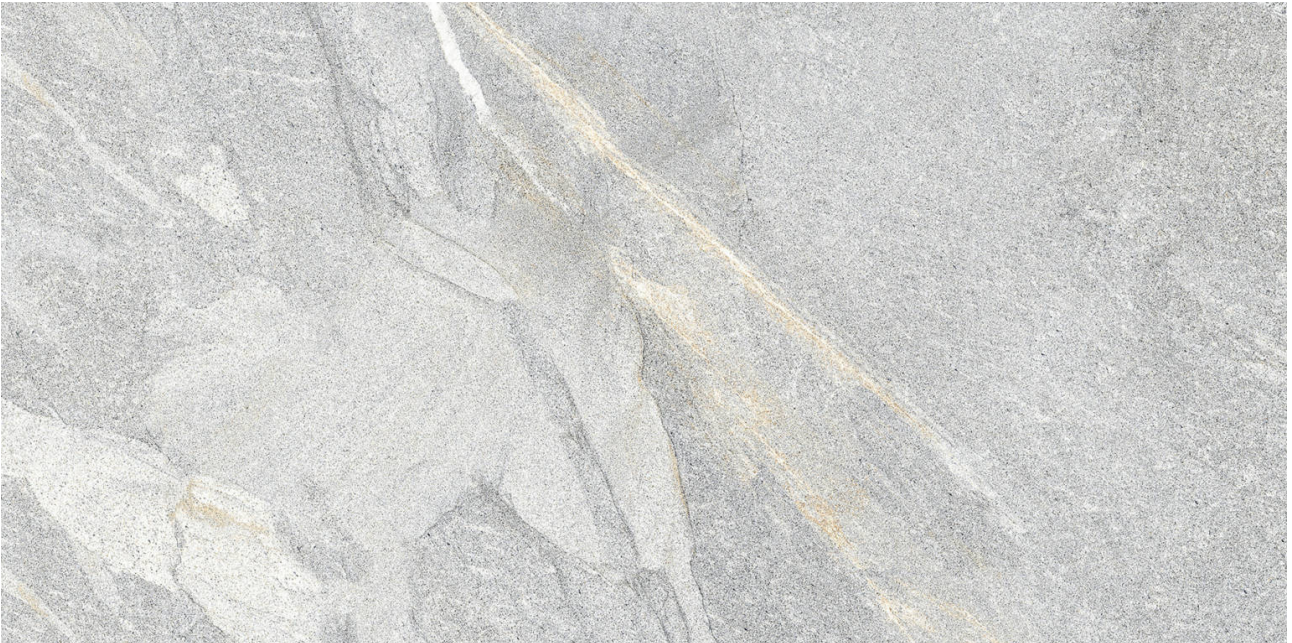

## PRODUCT CAPRI LIGHT GREY 12X24

---

Tile | 12"x24" | Porcelain

## TECHNICAL DATA

CODE: QUCJ-LI-1  
NAME: Capri Light Grey 12X24  
SIZE: 12"x24"  
SERIES: Capri  
FINISH: Natural  
LOOK: Stone Look  
BILLING UNIT: SF  
EDGE: Rectified  
FAMILY: Tile  
FROST RESISTANCE: Yes  
PEI: 4  
SHADE VARIATION: V4  
STYLE: Contemporary  
SUITABLE FOR: Indoor, Outdoor  
TYPOLOGY: Porcelain  
THICKNESS (APH): 7 mm  
TYPE OF PIECE: Field Tile  
USE: Floor and Wall