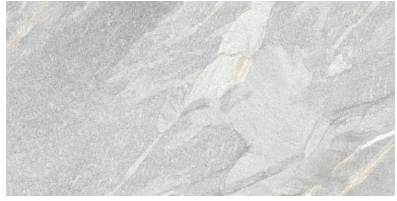

GRAPHIC VARIETY