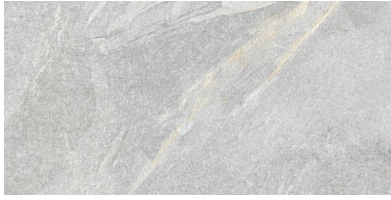

GRAPHIC VARIETY