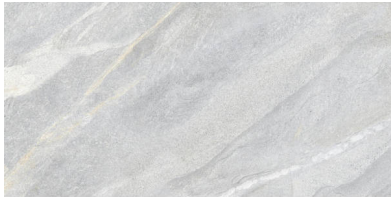

GRAPHIC VARIETY