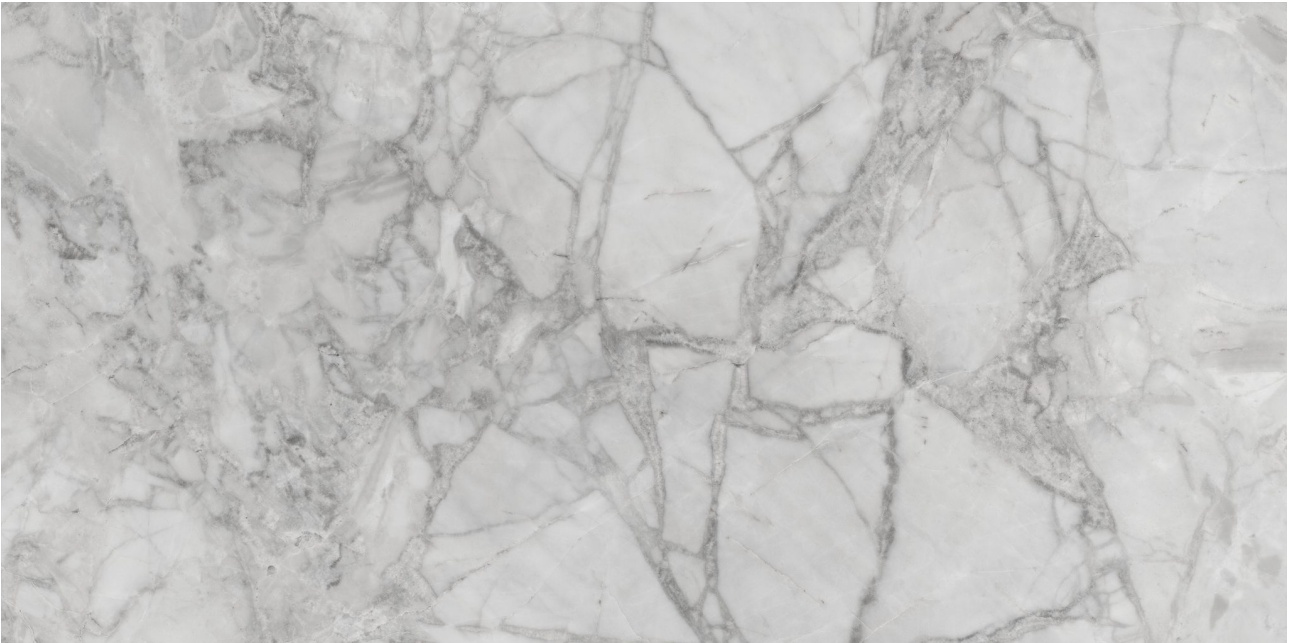

Tiles by Kia

PRODUCT FLORENCE 12X24F GRIGIO MATTE

Tile | 12"x24" | Glazed Porcelain

GRAPHIC VARIETY

ROOM SCENES

TECHNICAL DATA

CODE: QUFC-GR-2
NAME: Florence 12X24F Grigio Matte
SIZE: 12"x24"
SERIES: Florence
FINISH: Matt
LOOK: Marble Look
BREAKING STRENGTH (APH): >350 - >1600
BILLING UNIT: SF
CHEMICAL RESISTANCE (APH): CLASS A
DCOF (APH): MATTE ≥ 0.60
FAMILY: Tile
FROST RESISTANCE: Yes
PEI: 4
R VALUE (APH): MATTE R10
SHADE VARIATION: V3
STAIN RESISTANCE (APH): CLASS A & 5
STYLE: Contemporary
SUITABLE FOR: Indoor, Outdoor, Pool, Backsplash, Shower
TYPOLOGY: Glazed Porcelain
THICKNESS (APH): 8.4 mm
TYPE OF PIECE: Field Tile
USE: Floor and Wall
WATER ABSORPTION (APH): $\leq 0.5\%$