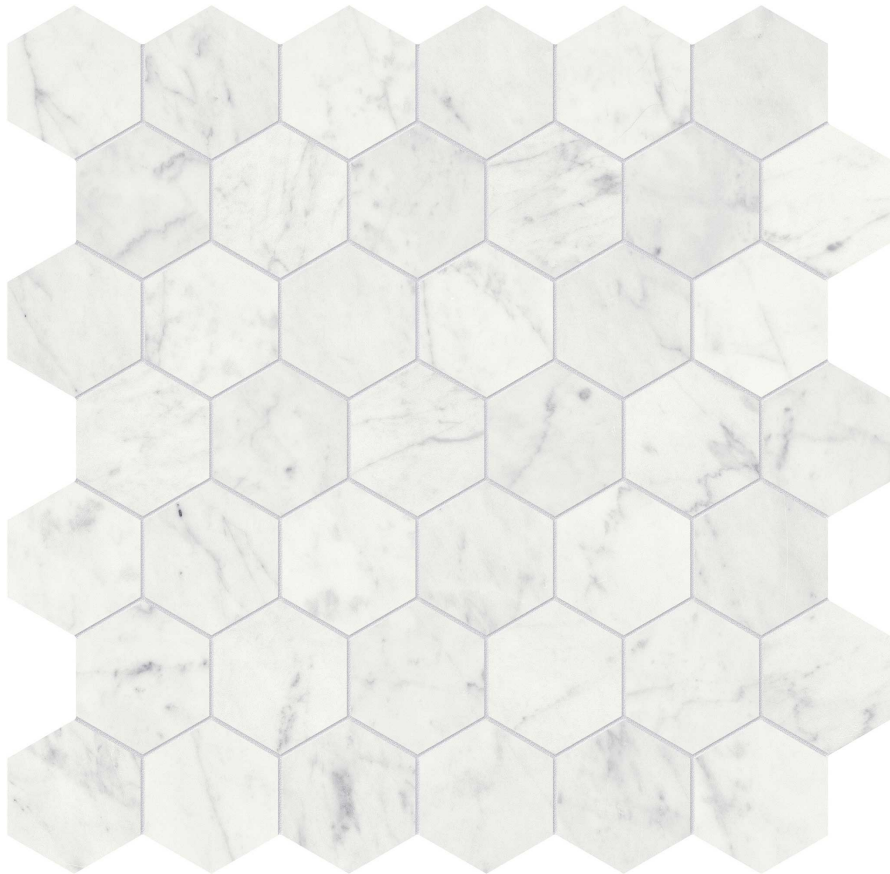

Tiles by Kia

PRODUCT

ETERNA BIANCO 2 HONED HEXAGON MOSAIC

Stone | 12"x12" | Marble

TECHNICAL DATA

CODE: AS5001-02700

NAME: Eterna Bianco 2 Honed Hexagon Mosaic

SIZE: 12"x12"

SERIES: Eterna Bianco

FINISH: Honed

BILLING UNIT: SF

FAMILY: Stone

MOSAIC CHIP SIZE: 2"x2"

SUITABLE FOR: Indoor|Shower

TYPOLOGY: Marble

TYPE OF PIECE: Mosaic