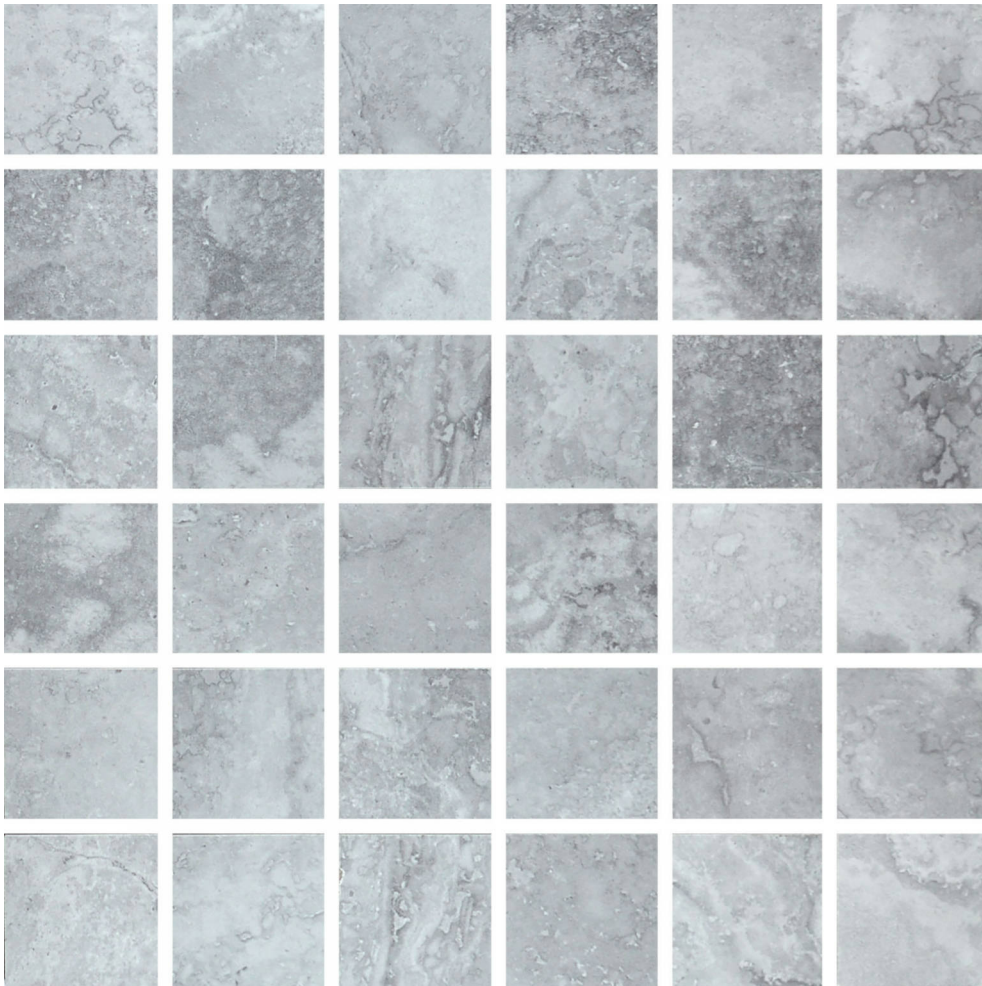

Tiles by Kia

PRODUCT

GRIGIO 2X2 MOSAIC

Tile | 12"x12" | Porcelain

GRAPHIC VARIETY

TECHNICAL DATA

CODE: QUSI-GR-FM
NAME: Grigio 2X2 Mosaic
SIZE: 12"x12"
SERIES: Siena
FINISH: Matt
LOOK: Marble Look
BILLING UNIT: SH
FAMILY: Tile
FROST RESISTANCE: Yes
MOSAIC CHIP SIZE: 2"x2"
STYLE: Contemporary
SUITABLE FOR: Backsplash,Indoor,Shower
TYPOLOGY: Porcelain
TYPE OF PIECE: Mosaic
USE: Floor and Wall