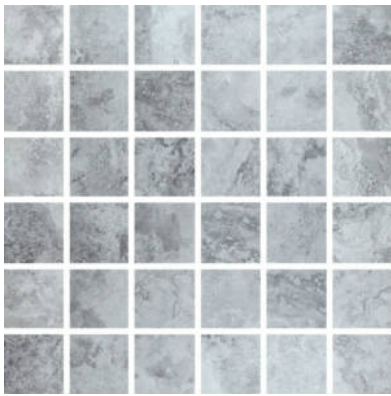

Tiles by Kia

PRODUCT

GRIGIO 2X2 MOSAIC

Tile | 12"x12" | Porcelain

GRAPHIC VARIETY

TECHNICAL DATA

CODE: QUSI-GR-FM
NAME: Grigio 2X2 Mosaic
SIZE: 12"x12"
SERIES: Siena
FINISH: Matt
LOOK: Marble Look
BILLING UNIT: SH
FAMILY: Tile
FROST RESISTANCE: Yes
MOSAIC CHIP SIZE: 2"x2"
STYLE: Contemporary
SUITABLE FOR: Backsplash,Indoor,Shower
TYPOLOGY: Porcelain
TYPE OF PIECE: Mosaic
USE: Floor and Wall