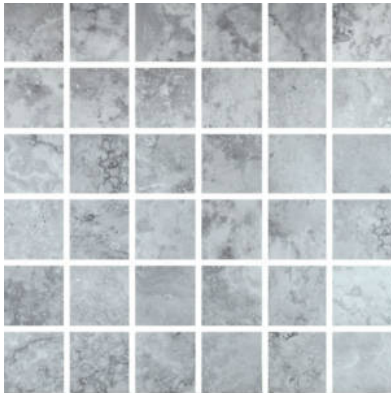

Tiles by Kia

PRODUCT

GRIGIO 2X2 MOSAIC

Tile | 12"x12" | Porcelain

GRAPHIC VARIETY

TECHNICAL DATA

CODE: QUSI-GR-FM
NAME: Grigio 2X2 Mosaic
SIZE: 12"x12"
SERIES: Siena
FINISH: Matt
LOOK: Marble Look
BILLING UNIT: SH
FAMILY: Tile
FROST RESISTANCE: Yes
MOSAIC CHIP SIZE: 2"x2"
STYLE: Contemporary
SUITABLE FOR: Backsplash,Indoor,Shower
TYPOLOGY: Porcelain
TYPE OF PIECE: Mosaic
USE: Floor and Wall