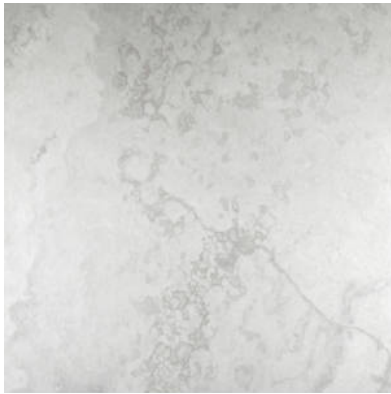

Tiles by Kia

PRODUCT
ARGENTO 13X13

Tile | 13"x13" | Porcelain

GRAPHIC VARIETY

TECHNICAL DATA

CODE: QUSI-AR-F1
NAME: Argento 13X13
SIZE: 13"x13"
SERIES: Siena
FINISH: Matt
LOOK: Marble Look
BILLING UNIT: SF
FAMILY: Tile
FROST RESISTANCE: Yes
PEI: 4
STYLE: Contemporary
SUITABLE FOR: Indoor, Shower
TYPOLOGY: Porcelain
TYPE OF PIECE: Field Tile
USE: Floor and Wall