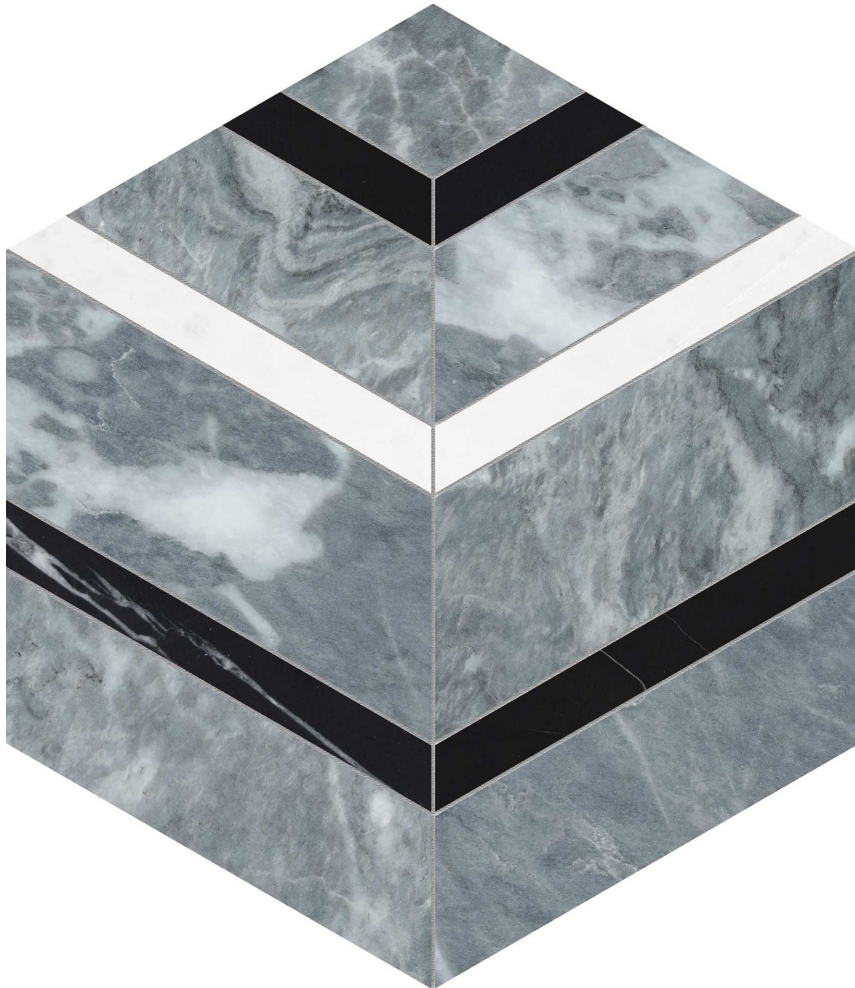

Tiles by Kia

PRODUCT

UTOPIO HEXO MONOCHROMO MOSAIC

Stone | 5.9"x5.11" | Natural Stone

ROOM SCENES

TECHNICAL DATA

CODE: AS5001-03910

NAME: Utopio Hexo Monochromo Mosaic

SIZE: 5.9"x5.11"

SERIES: Utopio

FINISH: Honed w/ Polished

BILLING UNIT: SF

FAMILY: Stone

SUITABLE FOR: Indoor|Shower

TPOLOGY: Natural Stone

TYPE OF PIECE: Mosaic