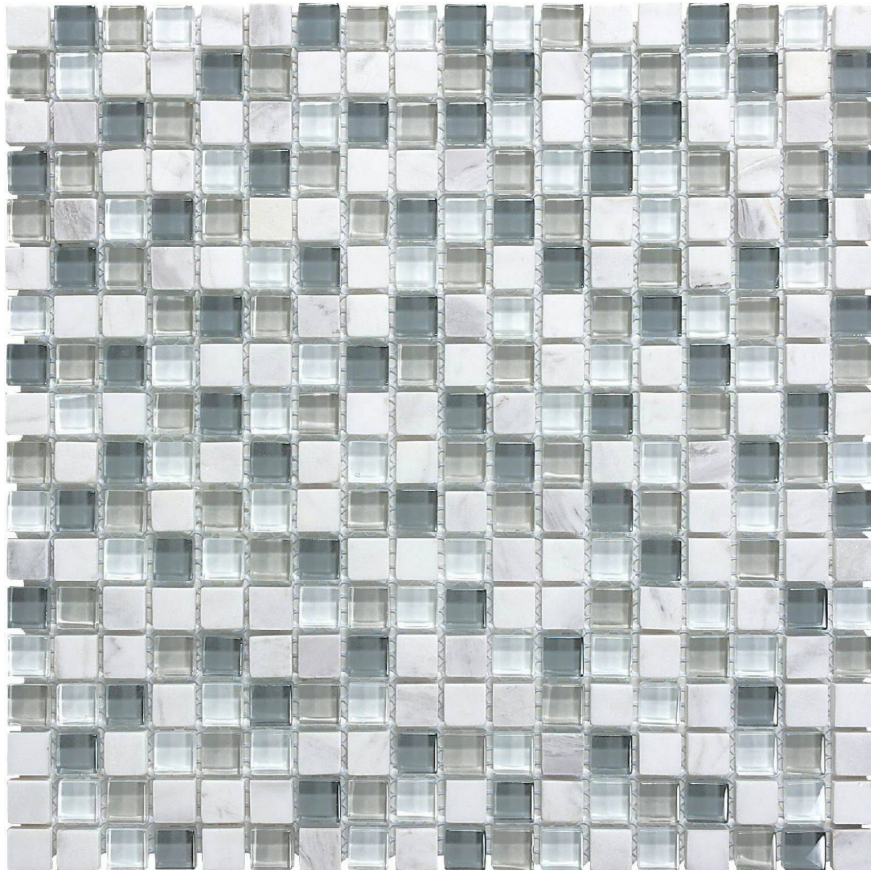

### 5/8X5/8 ICELAND MOSAIC

---

Mosaic and Decorative Tile | 12"x12" | Mixed Materials

## TECHNICAL DATA

CODE: AC3001-01160

NAME: 5/8X5/8 Iceland Mosaic

SIZE: 12"x12"

SERIES: Glass Stone

FINISH: Matt

LOOK: Multi-Look Mosaics

BILLING UNIT: SF