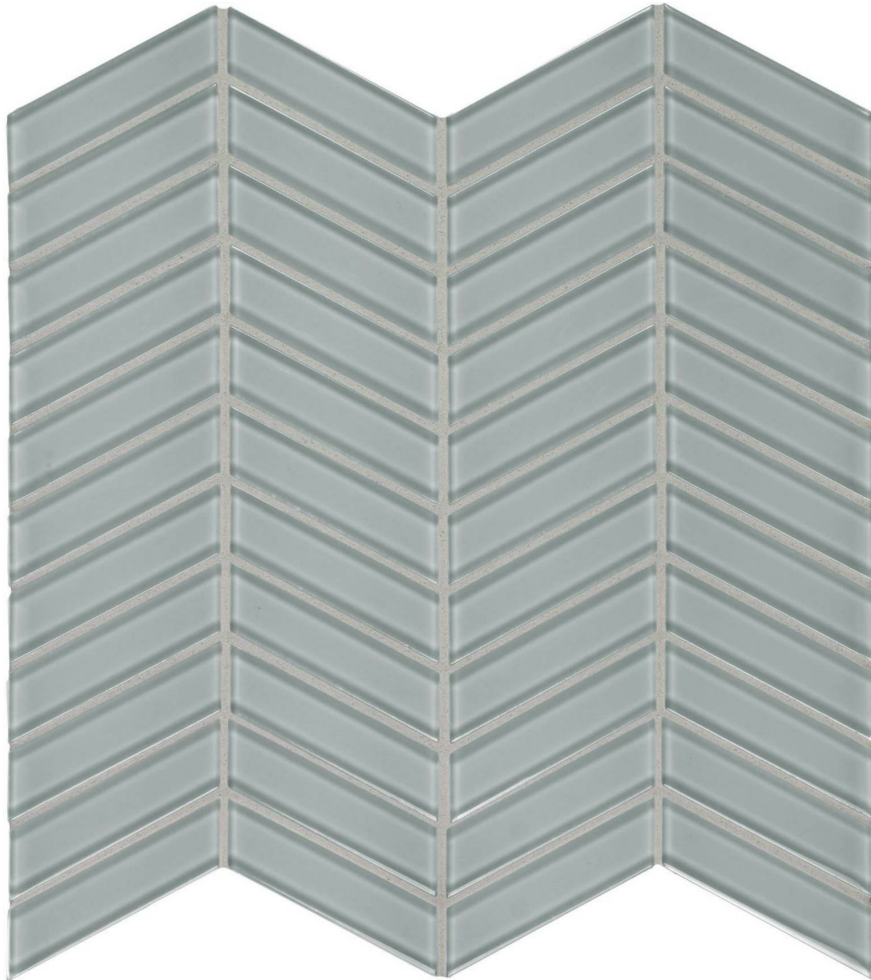

# Tiles by Kia

---

## PRODUCT SHADOW CHEVRON MOSAIC

---

Mosaic and Decorative Tile | 12"x12" |

### TECHNICAL DATA

CODE: AC3001-00760

NAME: Shadow Chevron Mosaic

SIZE: 12"x12"

SERIES: Element

FINISH: Gloss

LOOK: Glass

BILLING UNIT: SF

FAMILY: Mosaic and Decorative Tile

MOSAIC CHIP SIZE: Mesh-Mounted

SPECIAL ORDER: Special Order

STYLE: Classic

SUITABLE FOR: Indoor|Outdoor

TYPE OF PIECE: Mosaic

USE: Wall only

NOTES: This product is special order and cannot be cancelled, returned, or refunded