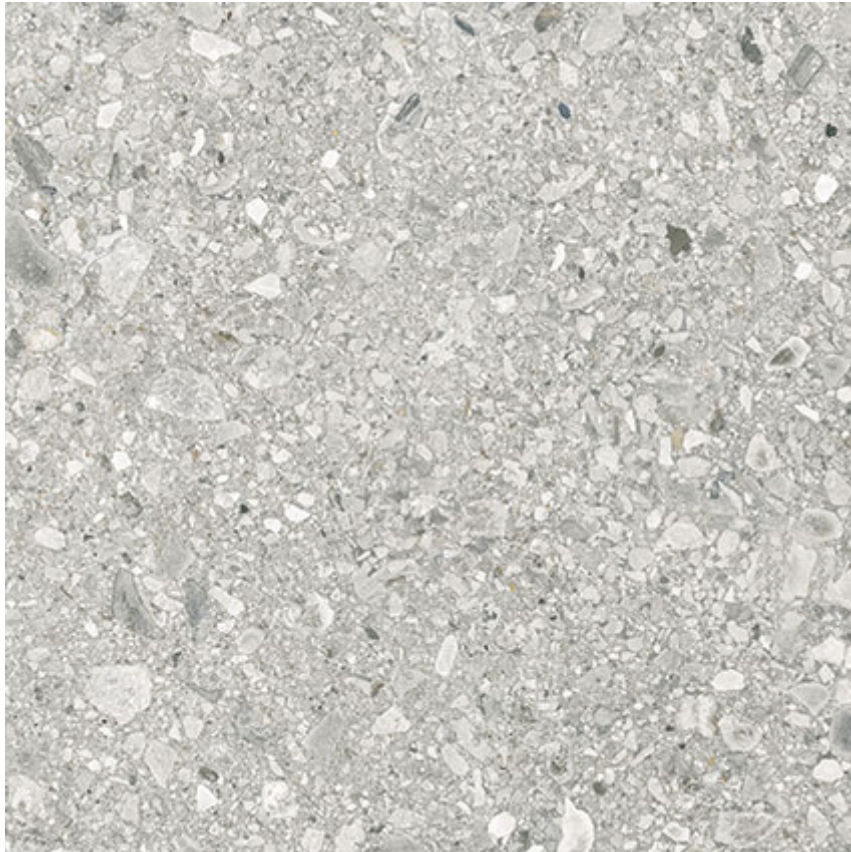

Tiles by Kia

PRODUCT

ROYAL STONEWORKS 24X24 REGAL FOSSIL VEIN GRN

Tile | 24"x24" | Porcelain

TECHNICAL DATA

CODE: QUSW-RF-4G

NAME: Royal Stoneworks 24X24 Regal Fossil Vein Grn

SIZE: 24"x24"

SERIES: Royal Stoneworks

FINISH: Grained

LOOK: Stone Look

EDGE: Rectified

FAMILY: Tile

FROST RESISTANCE: Yes

SHADE VARIATION: V3

SPECIAL ORDER: Special Order

STYLE: Contemporary

SUITABLE FOR: Indoor|Shower

TPOLOGY: Porcelain

TYPE OF PIECE: Field Tile

USE: Floor and Wall

NOTES: This product is special order and cannot be cancelled, returned, or refunded.

PACKING

Size	Product type	BOX			PALLET		
		pcs	sqft	lb	boxes	sqft	lb
24"x24"	Field Tile	3	11.52		42		