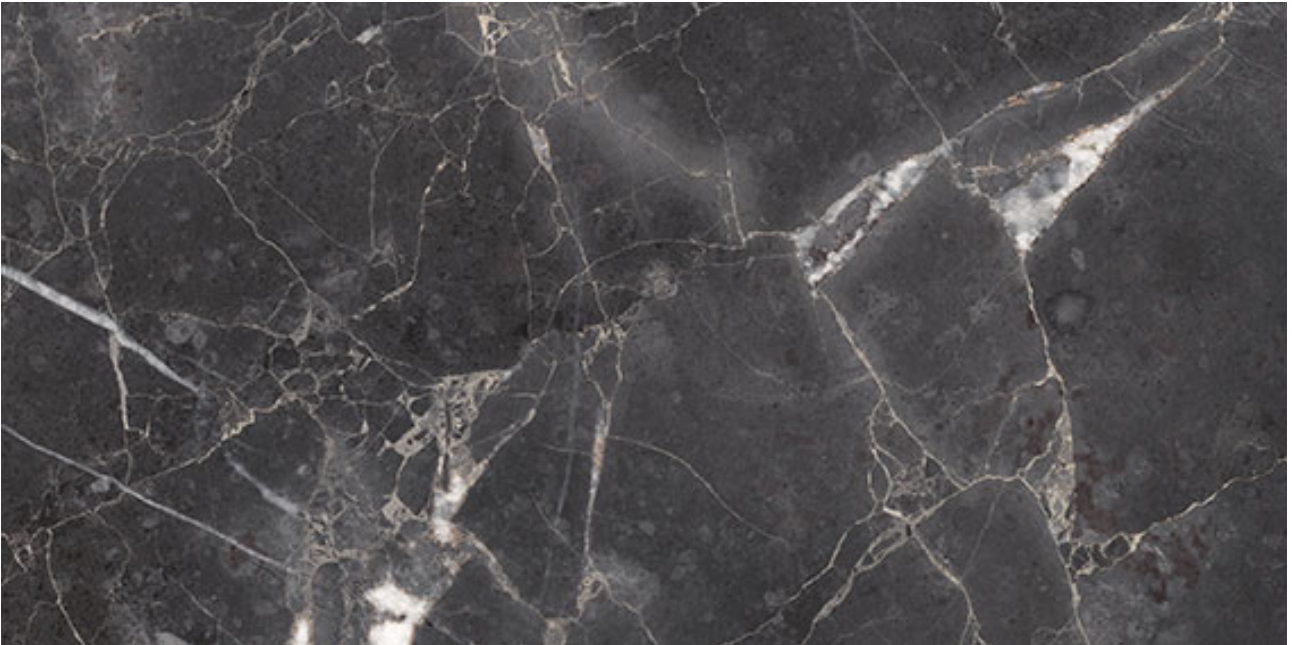

### TECHNICAL DATA

CODE: QUSW-TF-5H

NAME: Royal Stoneworks 12X24 Tuscan Forge Vein Honed

SIZE: 12"x24"

SERIES: Royal Stoneworks

FINISH: Honed

LOOK: Stone Look

EDGE: Rectified

FAMILY: Tile

FROST RESISTANCE: Yes

SHADE VARIATION: V3

SPECIAL ORDER: Special Order

STYLE: Contemporary

SUITABLE FOR: Indoor|Shower

TPOLOGY: Porcelain

TYPE OF PIECE: Field Tile