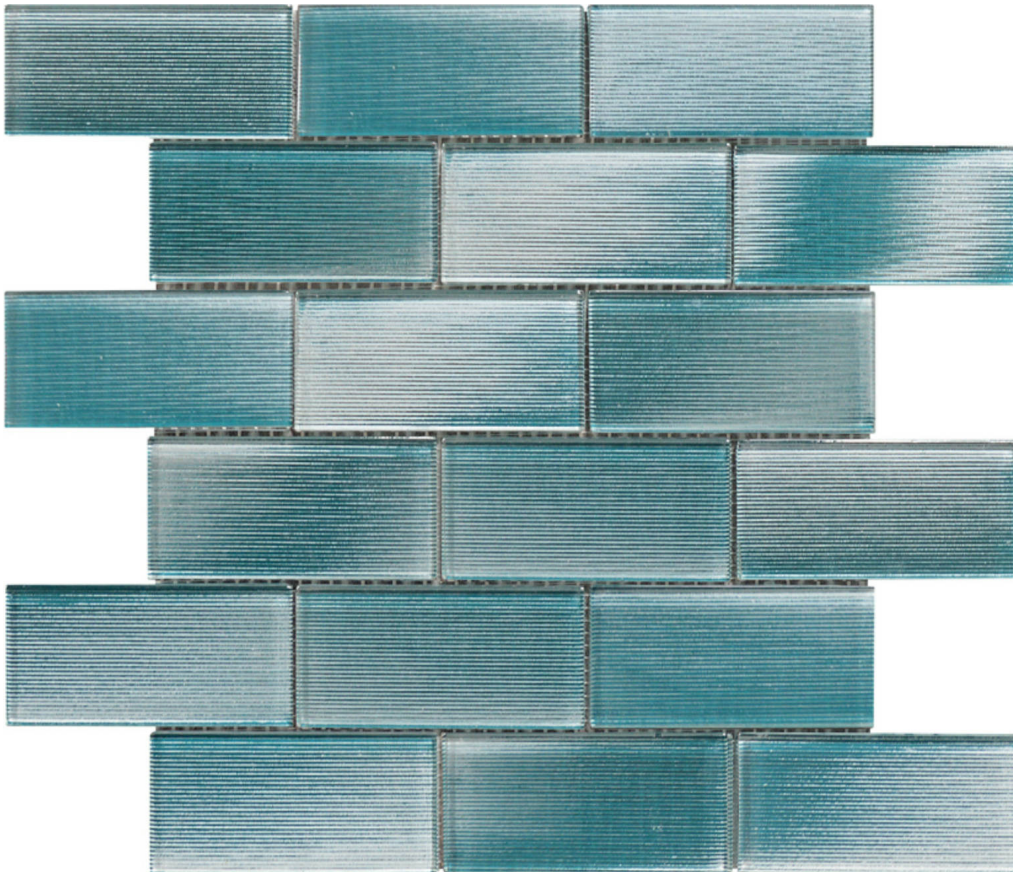

# Tiles by Kia

---

### 2\X4\" LINEAR AQUA GLASS BRICK PATTERN MOSAIC

---

Mosaic and Decorative Tile | 12"x12" | Glass

### TECHNICAL DATA

CODE: RVCHAWV151  
NAME: 2"X4" Linear Aqua Glass Brick Pattern Mosaic  
SIZE: 12"x12"  
SERIES: Chelsea Collection  
LOOK: Multi-Look Mosaics  
BILLING UNIT: SH  
FAMILY: Mosaic and Decorative Tile  
SUITABLE FOR: Backsplash|Indoor  
TYPOLOGY: Glass  
TYPE OF PIECE: Mosaic  
USE: Wall only